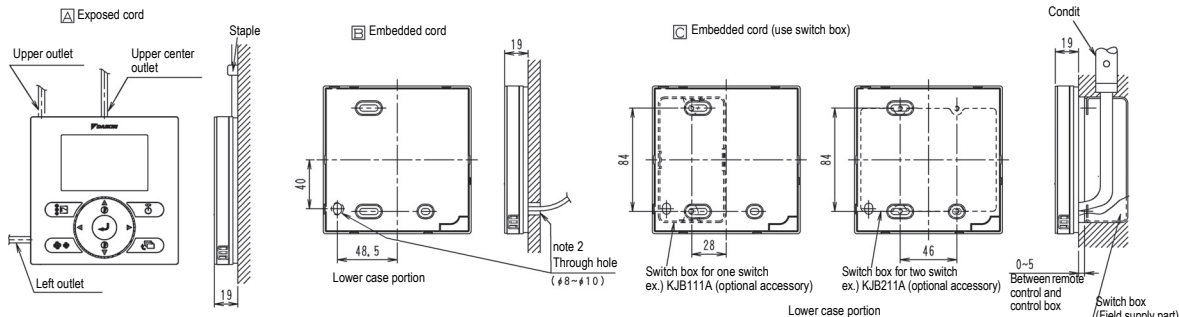

## • Remote control dimensions

## • Installation method

## NOTES

1 Remote control cord and staple are not attached, they are field supplied parts.

### • Specifications of cord

Type	Vinyl cord with sheath or cable (insulated thickness: 1mm or more)
Size	0.75~1.25mm <sup>2</sup>
Total length	500m

2 If the hole size is too large or the location is not proper, the hole may come out from the remote control.