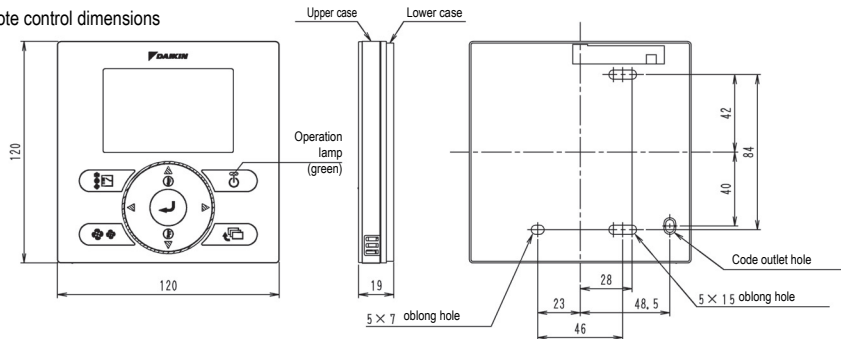

## • Remote control dimensions

## NOTES

1 Remote control cord and staple are not attached, they are field supplied parts.

### • Specifications of cord

Type	Vinyl cord with sheath or cable (insulated thickness: 1mm or more)
Size	0.75~1.25mm <sup>2</sup>
Total length	500m

2 If the hole size is too large or the location is not proper, the hole may come out from the remote control.