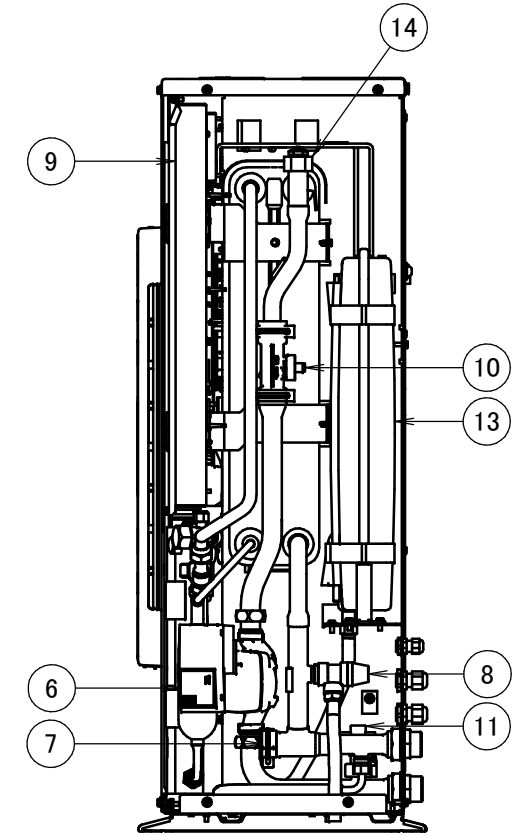

EWAQ006-008BVP

- ① Water in connection 1" M
- ② Water out connection 1" M
- ③ Wiring intake (power supply)
- ④ Wiring intake (high voltage wiring)
- ⑤ Wiring intake (low voltage wiring)
- ⑥ Pump
- ⑦ Water filter
- ⑧ Safety valve
- ⑨ Switch box
- ⑩ Flow sensor
- ⑪ Flow switch
- ⑫ Shut-off valve with drain / fill valve 1" (included accessory)
- ⑬ Expansion vessel
- ⑭ Air purge valve
- ⑮ Drain outlet
- ⑯ 6 holes for anchor bolts

3D109720