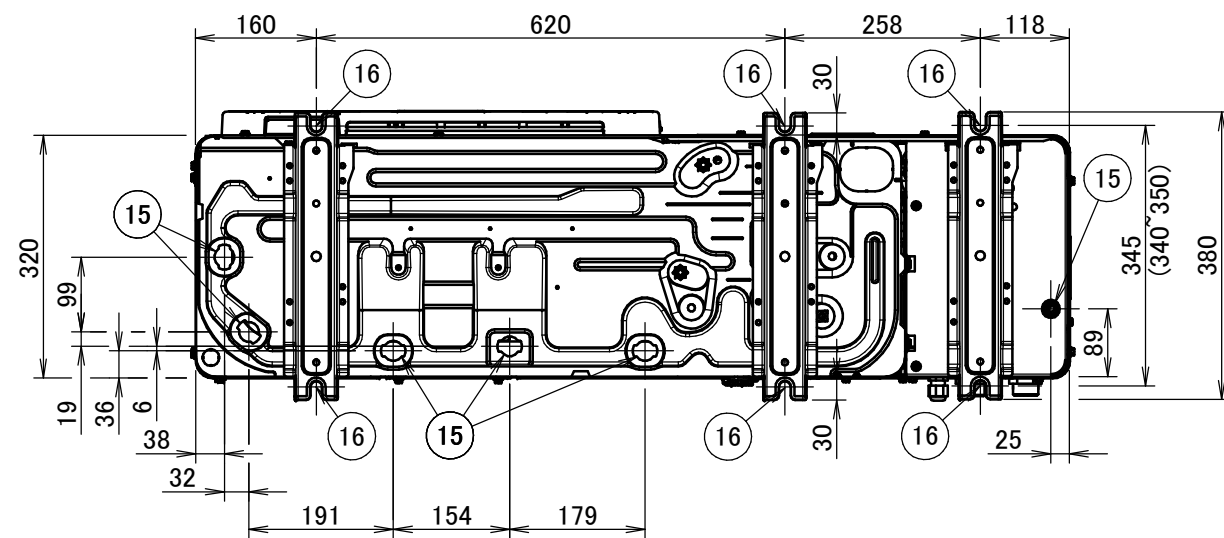

EWAQ006-008BVP

- ① Water in connection 1" M
- ② Water out connection 1" M
- ③ Wiring intake (power supply)
- ④ Wiring intake (high voltage wiring)
- ⑤ Wiring intake (low voltage wiring)
- ⑥ Pump
- ⑦ Water filter
- ⑧ Safety valve
- ⑨ Switch box
- ⑩ Flow sensor
- ⑪ Flow switch
- ⑫ Shut-off valve with drain / fill valve 1" (included accessory)
- ⑬ Expansion vessel
- ⑭ Air purge valve
- ⑮ Drain outlet
- ⑯ 6 holes for anchor bolts

3D109720