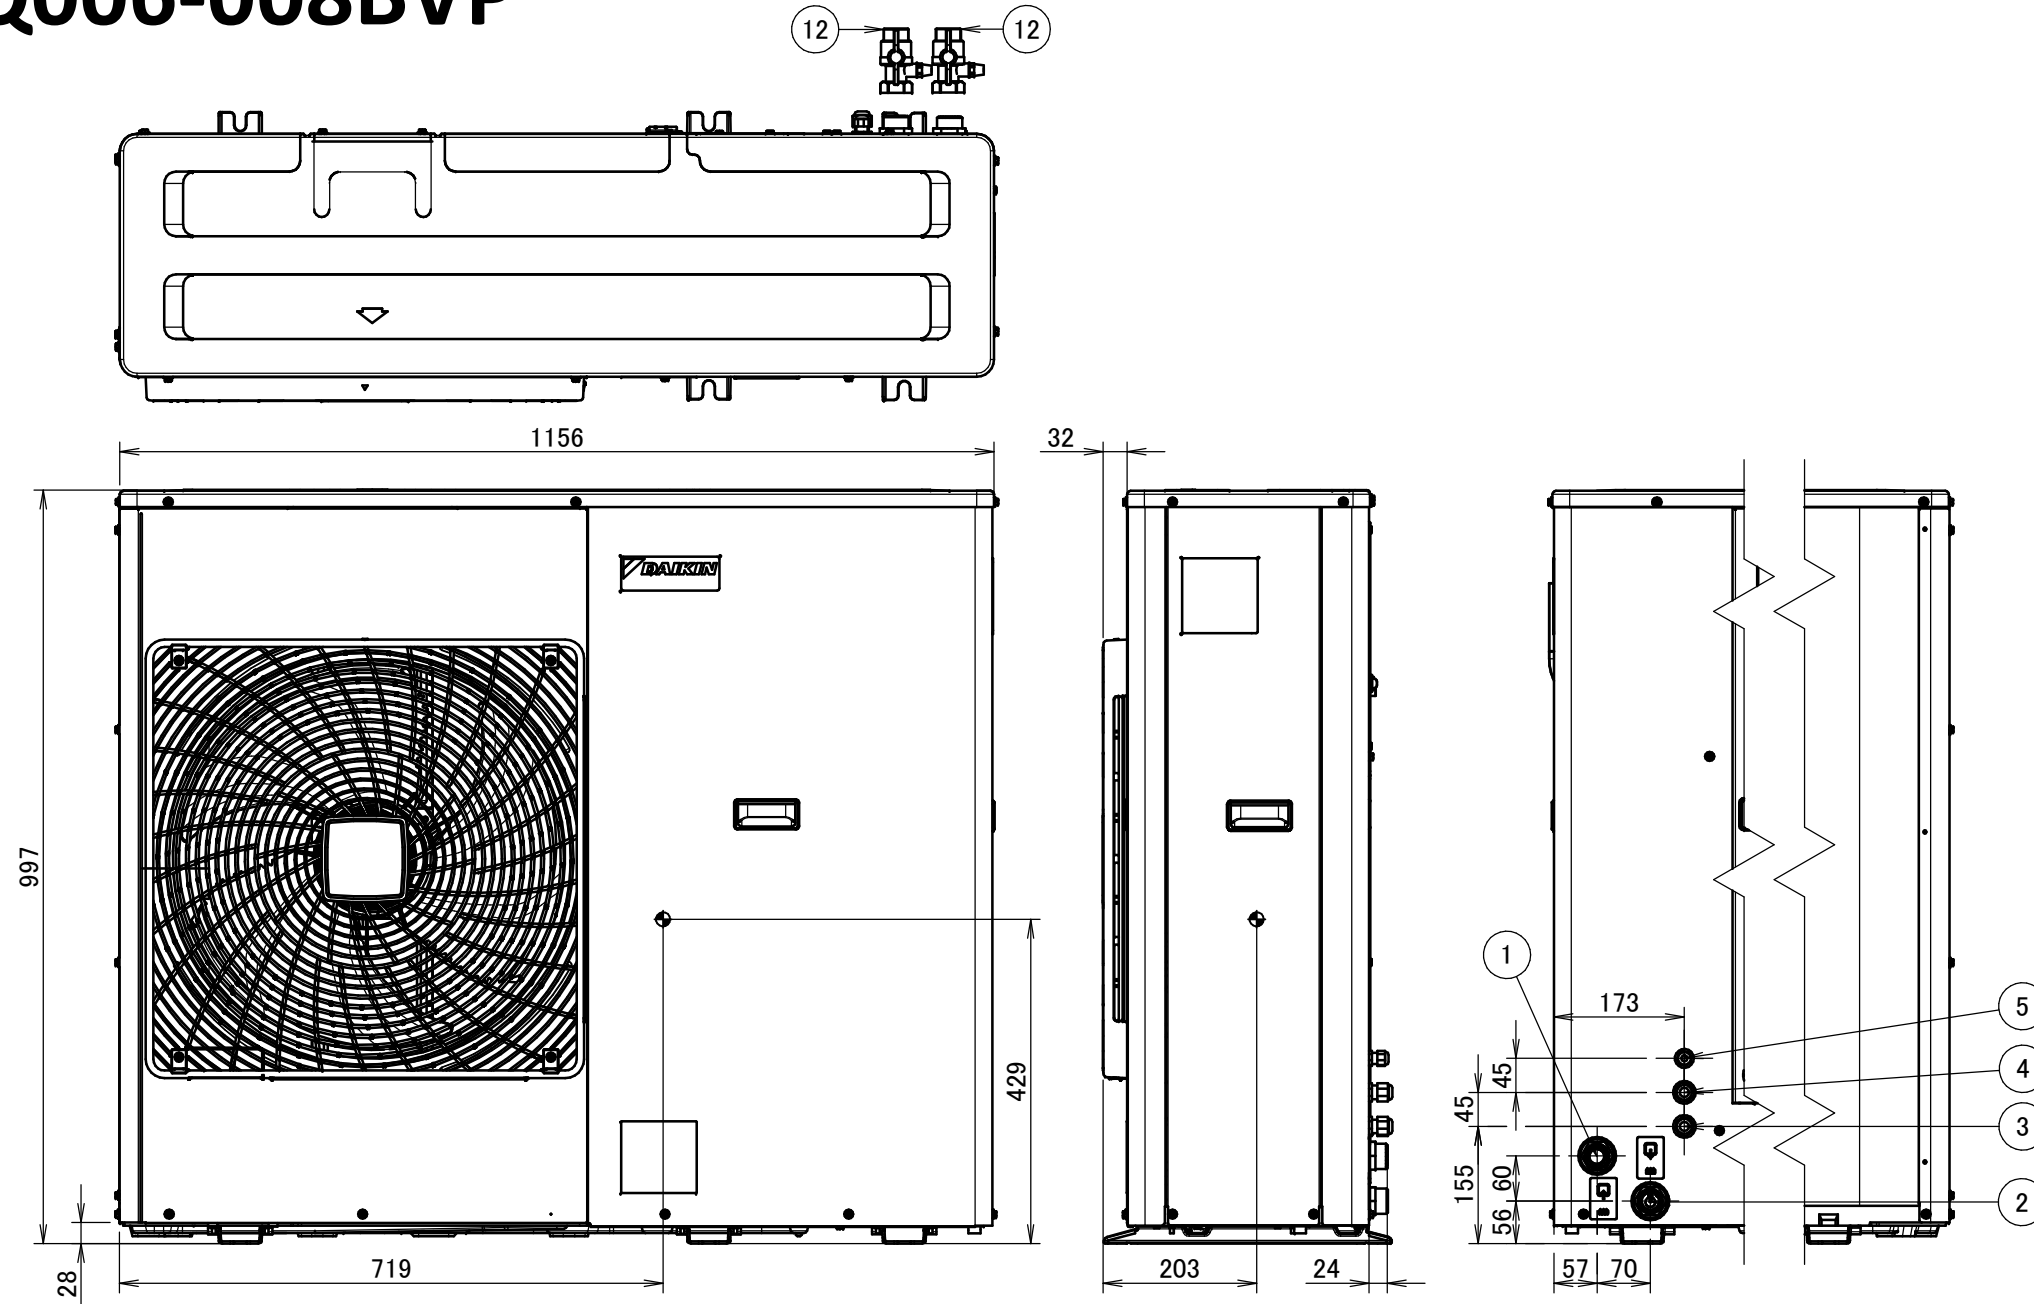

EWAQ006-008BVP

- ① Water in connection 1" M
- ② Water out connection 1" M
- ③ Wiring intake (power supply)
- ④ Wiring intake (high voltage wiring)
- ⑤ Wiring intake (low voltage wiring)
- ⑥ Pump
- ⑦ Water filter
- ⑧ Safety valve
- ⑨ Switch box
- ⑩ Flow sensor
- ⑪ Flow switch
- ⑫ Shut-off valve with drain / fill valve 1" (included accessory)
- ⑬ Expansion vessel
- ⑭ Air purge valve
- ⑮ Drain outlet
- ⑯ 6 holes for anchor bolts

3D109720