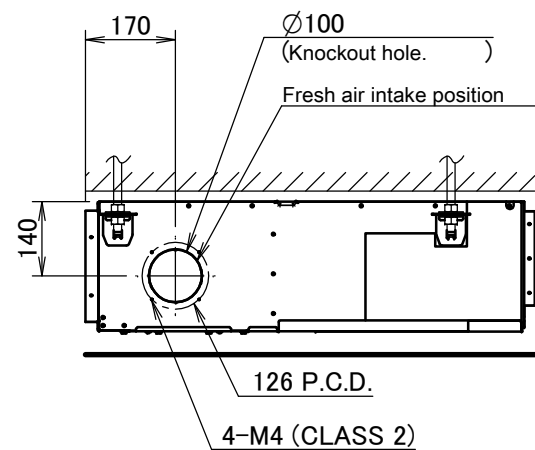

FBA35A9

Suspension bolt

Item	Name	Description
KA	Liquid pipe connection port	Ø6.35 flared connection
KB	Gas pipe connection port	Ø9.52 flared connection
KC	Drain pipe connection	VP20 (OD Ø26, ID Ø20)
KD	Wiring connection	/
KE	Power supply connection	/
KF	Drain outlet	VP20 (OD Ø26, ID Ø20)
KG	Air filter	/
KH	Air suction side	/
KJ	Air discharge side	/
KK	Nameplate	/

Notes

1. When installing optional accessories, refer to their respective documentation.
2. The ceiling depth varies according to the documentation of the specific system.

3D094988B