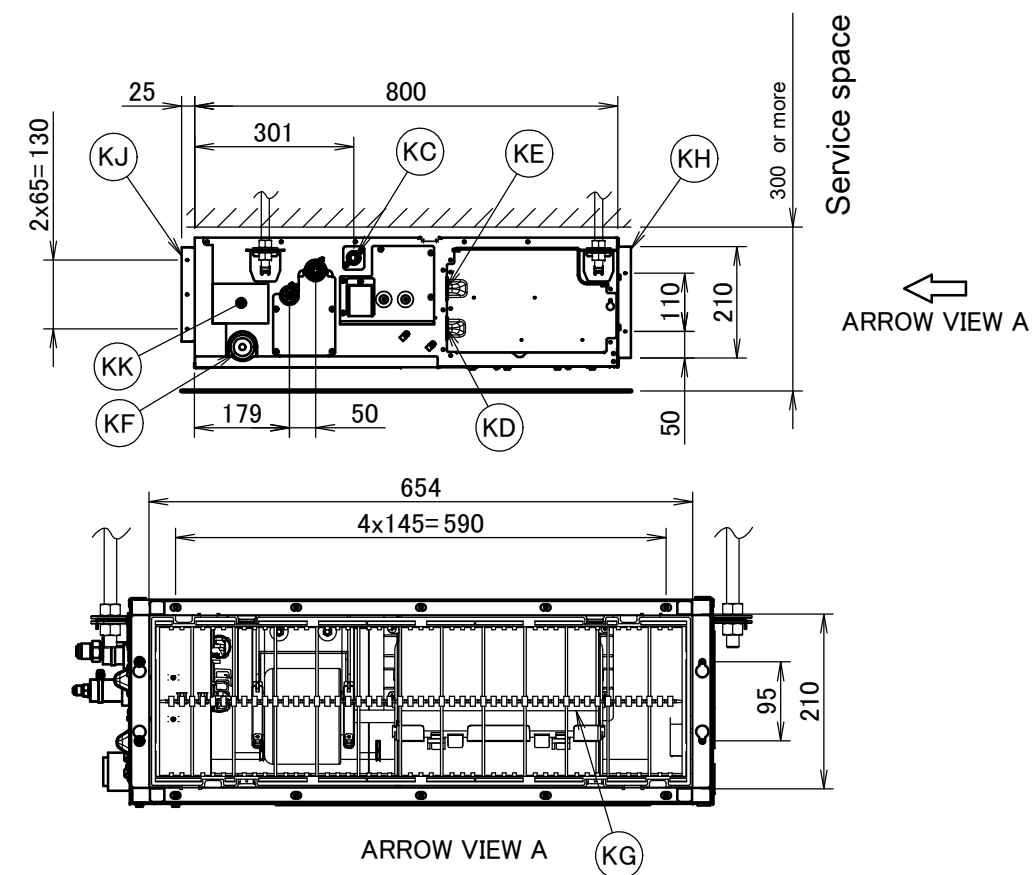

FBA35A9

Suspension bolt

Item	Name	Description
KA	Liquid pipe connection port	Ø6.35 flared connection
KB	Gas pipe connection port	Ø9.52 flared connection
KC	Drain pipe connection	VP20 (OD Ø26, ID Ø20)
KD	Wiring connection	/
KE	Power supply connection	/
KF	Drain outlet	VP20 (OD Ø26, ID Ø20)
KG	Air filter	/
KH	Air suction side	/
KJ	Air discharge side	/
KK	Nameplate	/

Notes

1. When installing optional accessories, refer to their respective documentation.
2. The ceiling depth varies according to the documentation of the specific system.

3D094988B