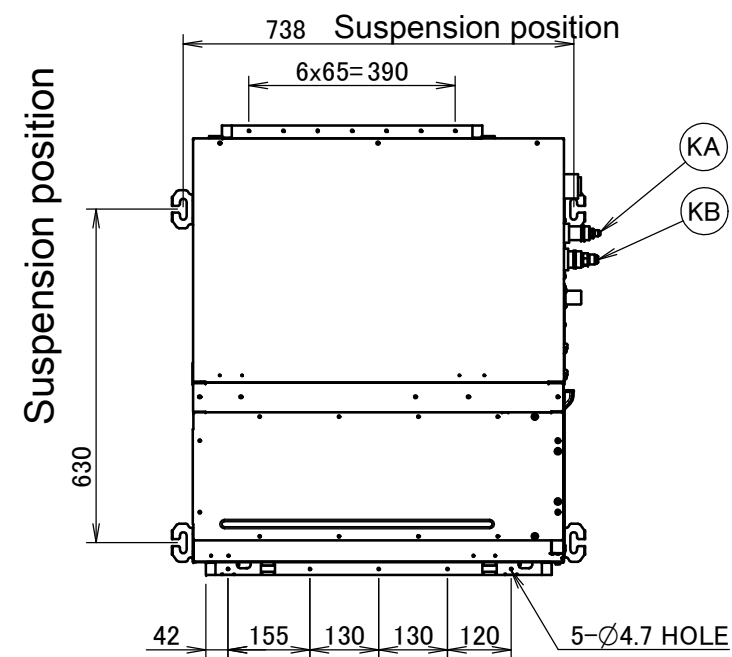

FBA35A9

Suspension bolt

Item	Name	Description
KA	Liquid pipe connection port	Ø6.35 flared connection
KB	Gas pipe connection port	Ø9.52 flared connection
KC	Drain pipe connection	VP20 (OD Ø26, ID Ø20)
KD	Wiring connection	/
KE	Power supply connection	/
KF	Drain outlet	VP20 (OD Ø26, ID Ø20)
KG	Air filter	/
KH	Air suction side	/
KJ	Air discharge side	/
KK	Nameplate	/

Notes

1. When installing optional accessories, refer to their respective documentation.
2. The ceiling depth varies according to the documentation of the specific system.

3D094988B