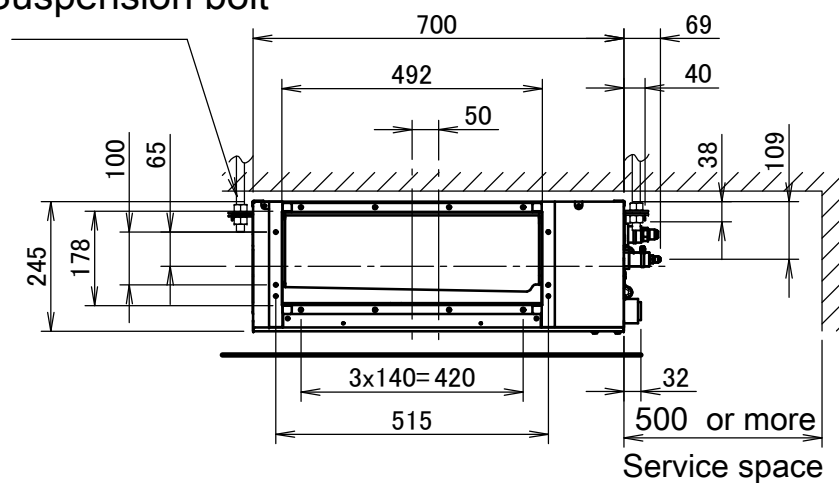

FBA35A9

Suspension bolt

Item	Name	Description
KA	Liquid pipe connection port	Ø6.35 flared connection
KB	Gas pipe connection port	Ø9.52 flared connection
KC	Drain pipe connection	VP20 (OD Ø26, ID Ø20)
KD	Wiring connection	/
KE	Power supply connection	/
KF	Drain outlet	VP20 (OD Ø26, ID Ø20)
KG	Air filter	/
KH	Air suction side	/
KJ	Air discharge side	/
KK	Nameplate	/

Notes

1. When installing optional accessories, refer to their respective documentation.
2. The ceiling depth varies according to the documentation of the specific system.

3D094988B