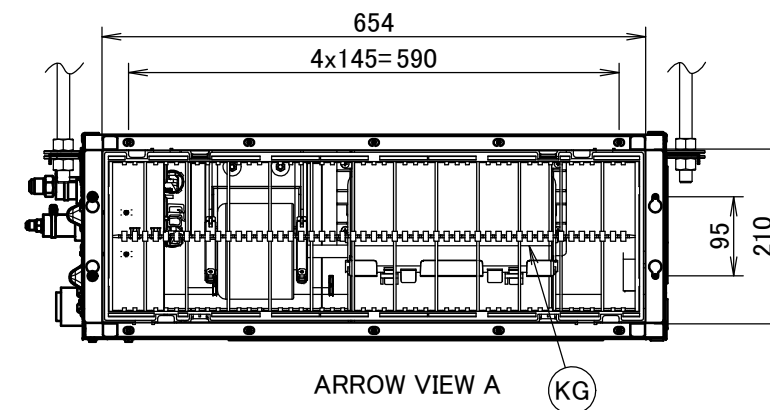

FBA35A9

Suspension bolt

Item	Name	Description
KA	Liquid pipe connection port	Ø6.35 flared connection
KB	Gas pipe connection port	Ø9.52 flared connection
KC	Drain pipe connection	VP20 (OD Ø26, ID Ø20)
KD	Wiring connection	/
KE	Power supply connection	/
KF	Drain outlet	VP20 (OD Ø26, ID Ø20)
KG	Air filter	/
KH	Air suction side	/
KJ	Air discharge side	/
KK	Nameplate	/

Notes

1. When installing optional accessories, refer to their respective documentation.
2. The ceiling depth varies according to the documentation of the specific system.

3D094988B