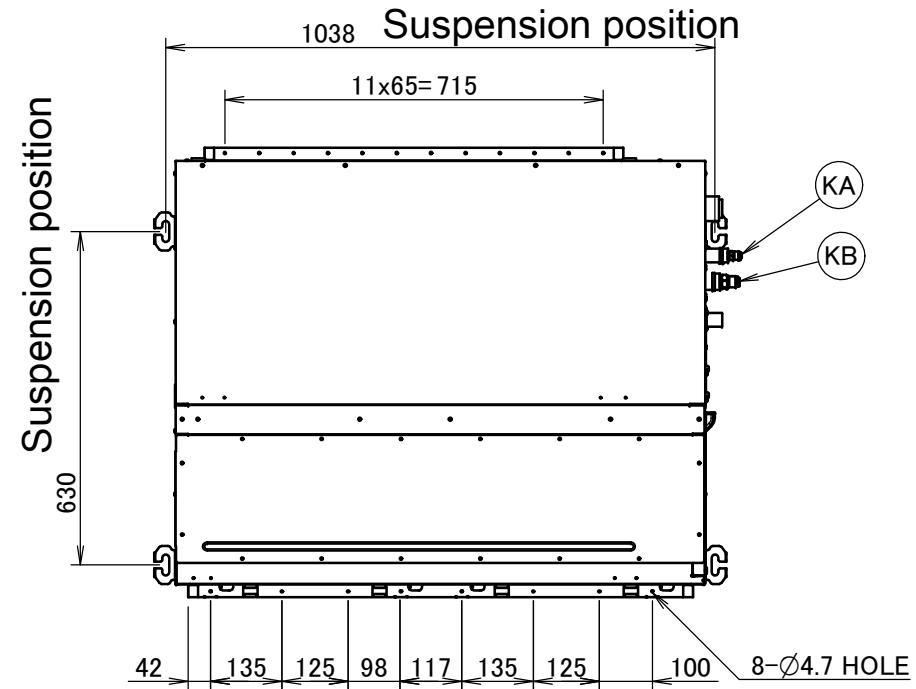

# FBA60A9

Item	Name	Description
KA	Liquid pipe connection port	Ø6.35 flared connection
KB	Gas pipe connection port	Ø12.70 flared connection
KC	Drain pipe connection	VP20 (OD Ø26, ID Ø20)
KD	Wiring connection	/
KE	Power supply connection	/
KF	Drain outlet	VP20 (OD Ø26, ID Ø20)
KG	Air filter	/
KH	Air suction side	/
KJ	Air discharge side	/
KK	Nameplate	/

## Notes

1. When installing optional accessories, refer to their respective documentation.
2. The ceiling depth varies according to the documentation of the specific system.

**3D094983B**