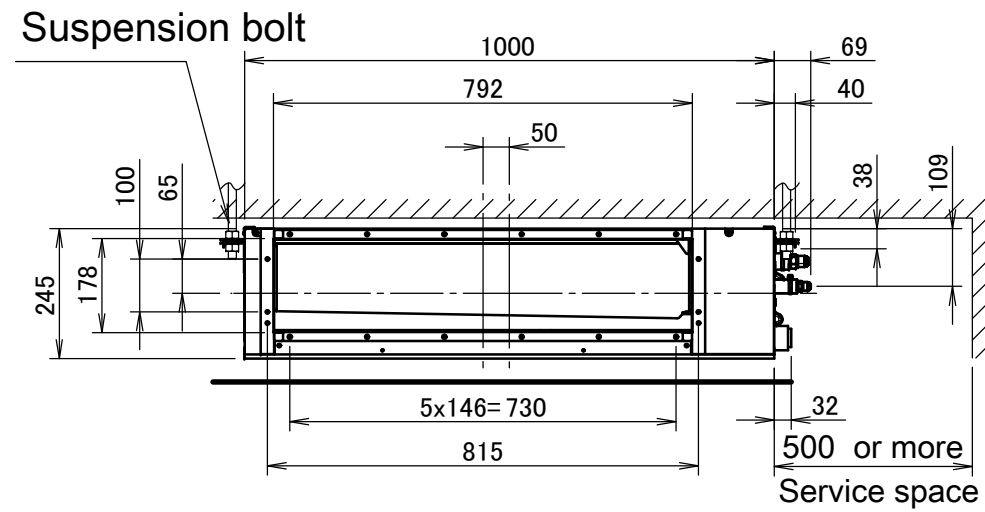

# FBA60A9

Item	Name	Description
KA	Liquid pipe connection port	Ø6.35 flared connection
KB	Gas pipe connection port	Ø12.70 flared connection
KC	Drain pipe connection	VP20 (OD Ø26, ID Ø20)
KD	Wiring connection	/
KE	Power supply connection	/
KF	Drain outlet	VP20 (OD Ø26, ID Ø20)
KG	Air filter	/
KH	Air suction side	/
KJ	Air discharge side	/
KK	Nameplate	/

## Notes

1. When installing optional accessories, refer to their respective documentation.
2. The ceiling depth varies according to the documentation of the specific system.

**3D094983B**