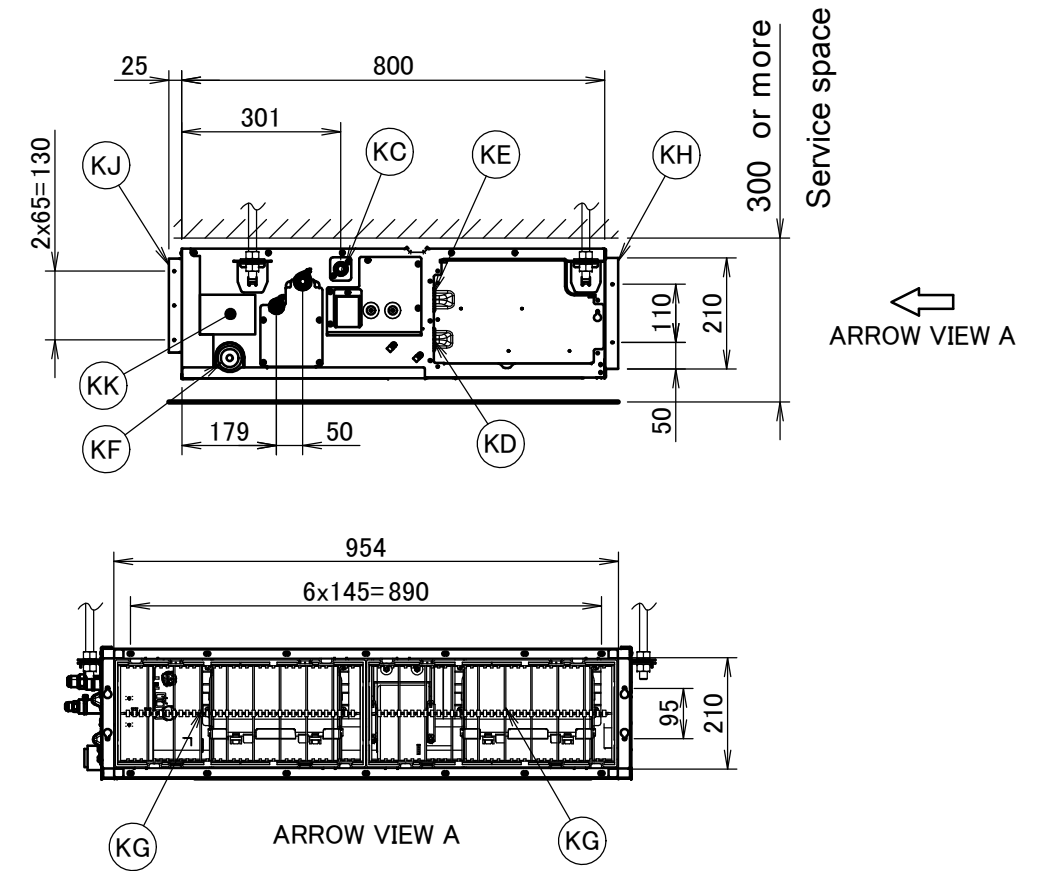

# FBA60A9

Item	Name	Description
KA	Liquid pipe connection port	Ø6.35 flared connection
KB	Gas pipe connection port	Ø12.70 flared connection
KC	Drain pipe connection	VP20 (OD Ø26, ID Ø20)
KD	Wiring connection	/
KE	Power supply connection	/
KF	Drain outlet	VP20 (OD Ø26, ID Ø20)
KG	Air filter	/
KH	Air suction side	/
KJ	Air discharge side	/
KK	Nameplate	/

## Notes

1. When installing optional accessories, refer to their respective documentation.
2. The ceiling depth varies according to the documentation of the specific system.

**3D094983B**