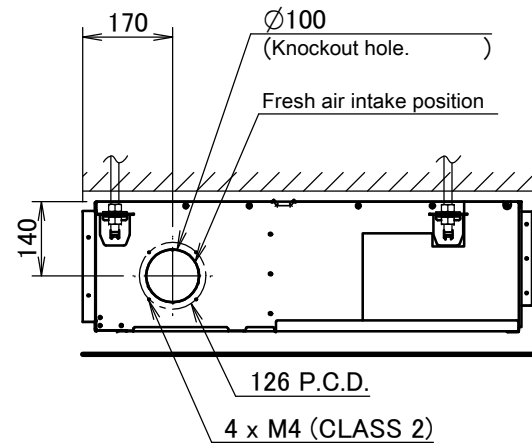

# FBA60A9

Item	Name	Description
KA	Liquid pipe connection port	Ø6.35 flared connection
KB	Gas pipe connection port	Ø12.70 flared connection
KC	Drain pipe connection	VP20 (OD Ø26, ID Ø20)
KD	Wiring connection	/
KE	Power supply connection	/
KF	Drain outlet	VP20 (OD Ø26, ID Ø20)
KG	Air filter	/
KH	Air suction side	/
KJ	Air discharge side	/
KK	Nameplate	/

## Notes

1. When installing optional accessories, refer to their respective documentation.
2. The ceiling depth varies according to the documentation of the specific system.

**3D094983B**