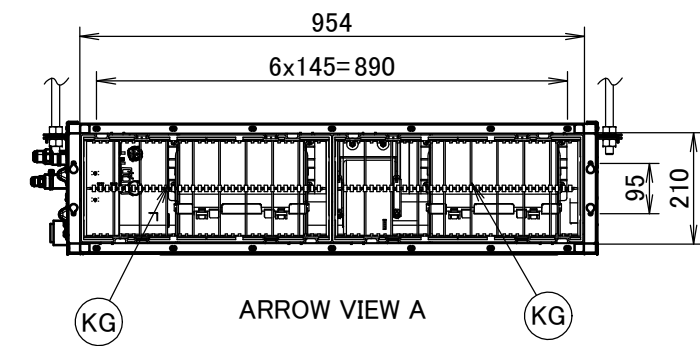

FBA71A9

ARROW VIEW A

ARROW VIEW A

Item	Name	Description
KA	Liquid pipe connection port	Ø9.52 flared connection
KB	Gas pipe connection port	Ø15.90 flared connection
KC	Drain pipe connection	VP20 (OD Ø26, ID Ø20)
KD	Wiring connection	/
KE	Power supply connection	/
KF	Drain outlet	VP20 (OD Ø26, ID Ø20)
KG	Air filter	/
KH	Air suction side	/
KJ	Air discharge side	/
KK	Nameplate	/

Notes

1. When installing optional accessories, refer to their respective documentation.
2. The ceiling depth varies according to the documentation of the specific system.

3D094915B