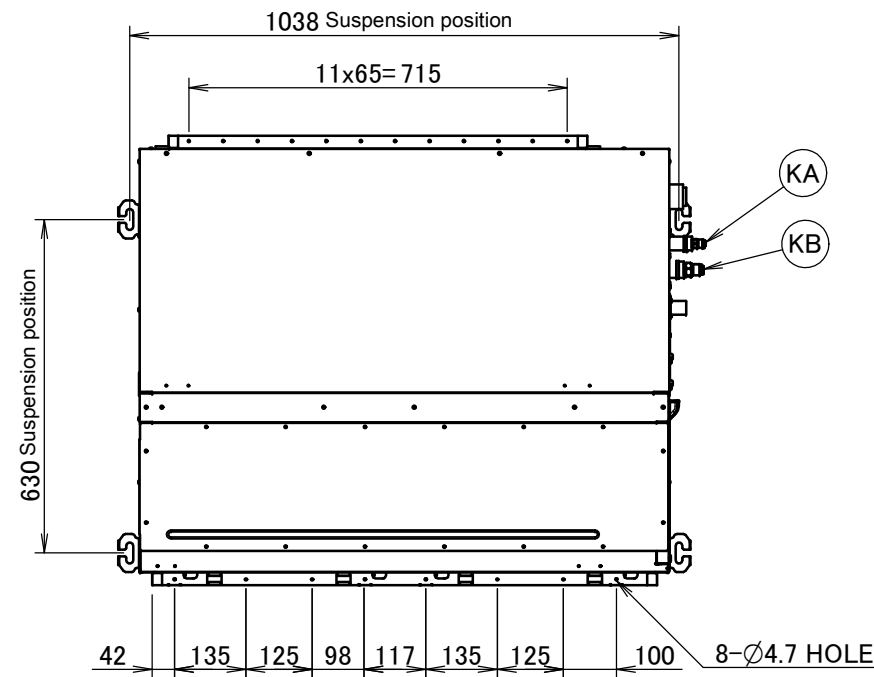

FBA71A9

ARROW VIEW A

ARROW VIEW A

Item	Name	Description
KA	Liquid pipe connection port	Ø9.52 flared connection
KB	Gas pipe connection port	Ø15.90 flared connection
KC	Drain pipe connection	VP20 (OD Ø26, ID Ø20)
KD	Wiring connection	/
KE	Power supply connection	/
KF	Drain outlet	VP20 (OD Ø26, ID Ø20)
KG	Air filter	/
KH	Air suction side	/
KJ	Air discharge side	/
KK	Nameplate	/

Notes

1. When installing optional accessories, refer to their respective documentation.
2. The ceiling depth varies according to the documentation of the specific system.

3D094915B