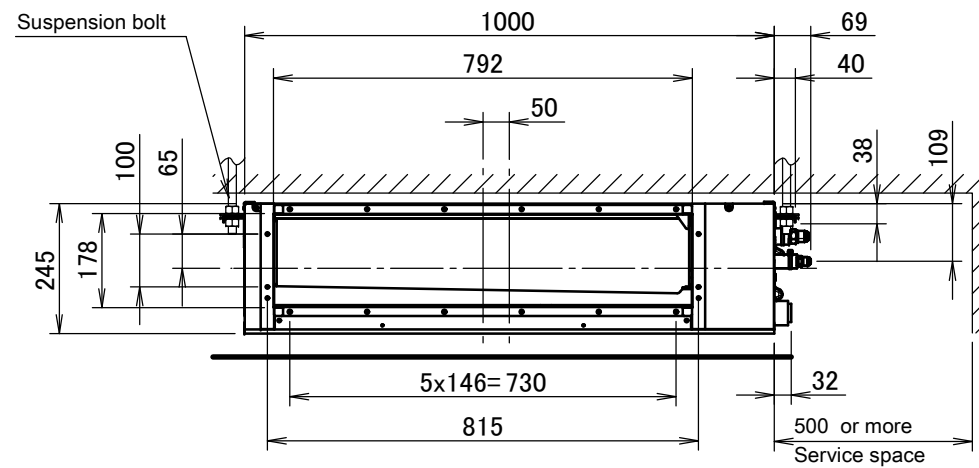

FBA71A9

ARROW VIEW A

ARROW VIEW A

Item	Name	Description
KA	Liquid pipe connection port	Ø9.52 flared connection
KB	Gas pipe connection port	Ø15.90 flared connection
KC	Drain pipe connection	VP20 (OD Ø26, ID Ø20)
KD	Wiring connection	/
KE	Power supply connection	/
KF	Drain outlet	VP20 (OD Ø26, ID Ø20)
KG	Air filter	/
KH	Air suction side	/
KJ	Air discharge side	/
KK	Nameplate	/

Notes

1. When installing optional accessories, refer to their respective documentation.
2. The ceiling depth varies according to the documentation of the specific system.

3D094915B