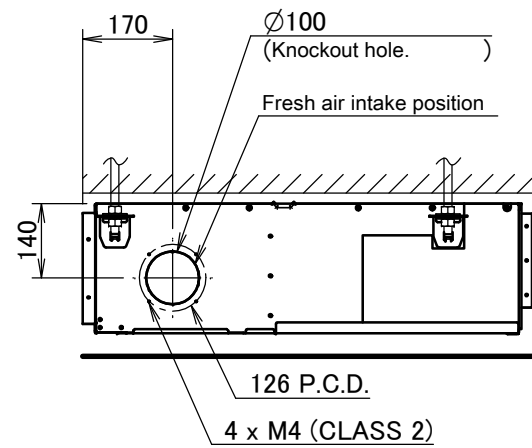

FBA71A9

ARROW VIEW A

ARROW VIEW A

Item	Name	Description
KA	Liquid pipe connection port	Ø9.52 flared connection
KB	Gas pipe connection port	Ø15.90 flared connection
KC	Drain pipe connection	VP20 (OD Ø26, ID Ø20)
KD	Wiring connection	/
KE	Power supply connection	/
KF	Drain outlet	VP20 (OD Ø26, ID Ø20)
KG	Air filter	/
KH	Air suction side	/
KJ	Air discharge side	/
KK	Nameplate	/

Notes

1. When installing optional accessories, refer to their respective documentation.
2. The ceiling depth varies according to the documentation of the specific system.

3D094915B