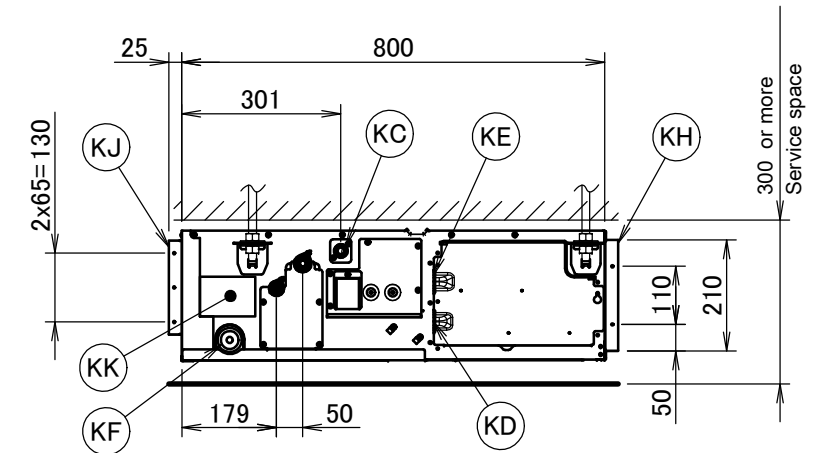

FBA71A9

ARROW VIEW A

ARROW VIEW A

Item	Name	Description
KA	Liquid pipe connection port	Ø9.52 flared connection
KB	Gas pipe connection port	Ø15.90 flared connection
KC	Drain pipe connection	VP20 (OD Ø26, ID Ø20)
KD	Wiring connection	/
KE	Power supply connection	/
KF	Drain outlet	VP20 (OD Ø26, ID Ø20)
KG	Air filter	/
KH	Air suction side	/
KJ	Air discharge side	/
KK	Nameplate	/

Notes

1. When installing optional accessories, refer to their respective documentation.
2. The ceiling depth varies according to the documentation of the specific system.

3D094915B