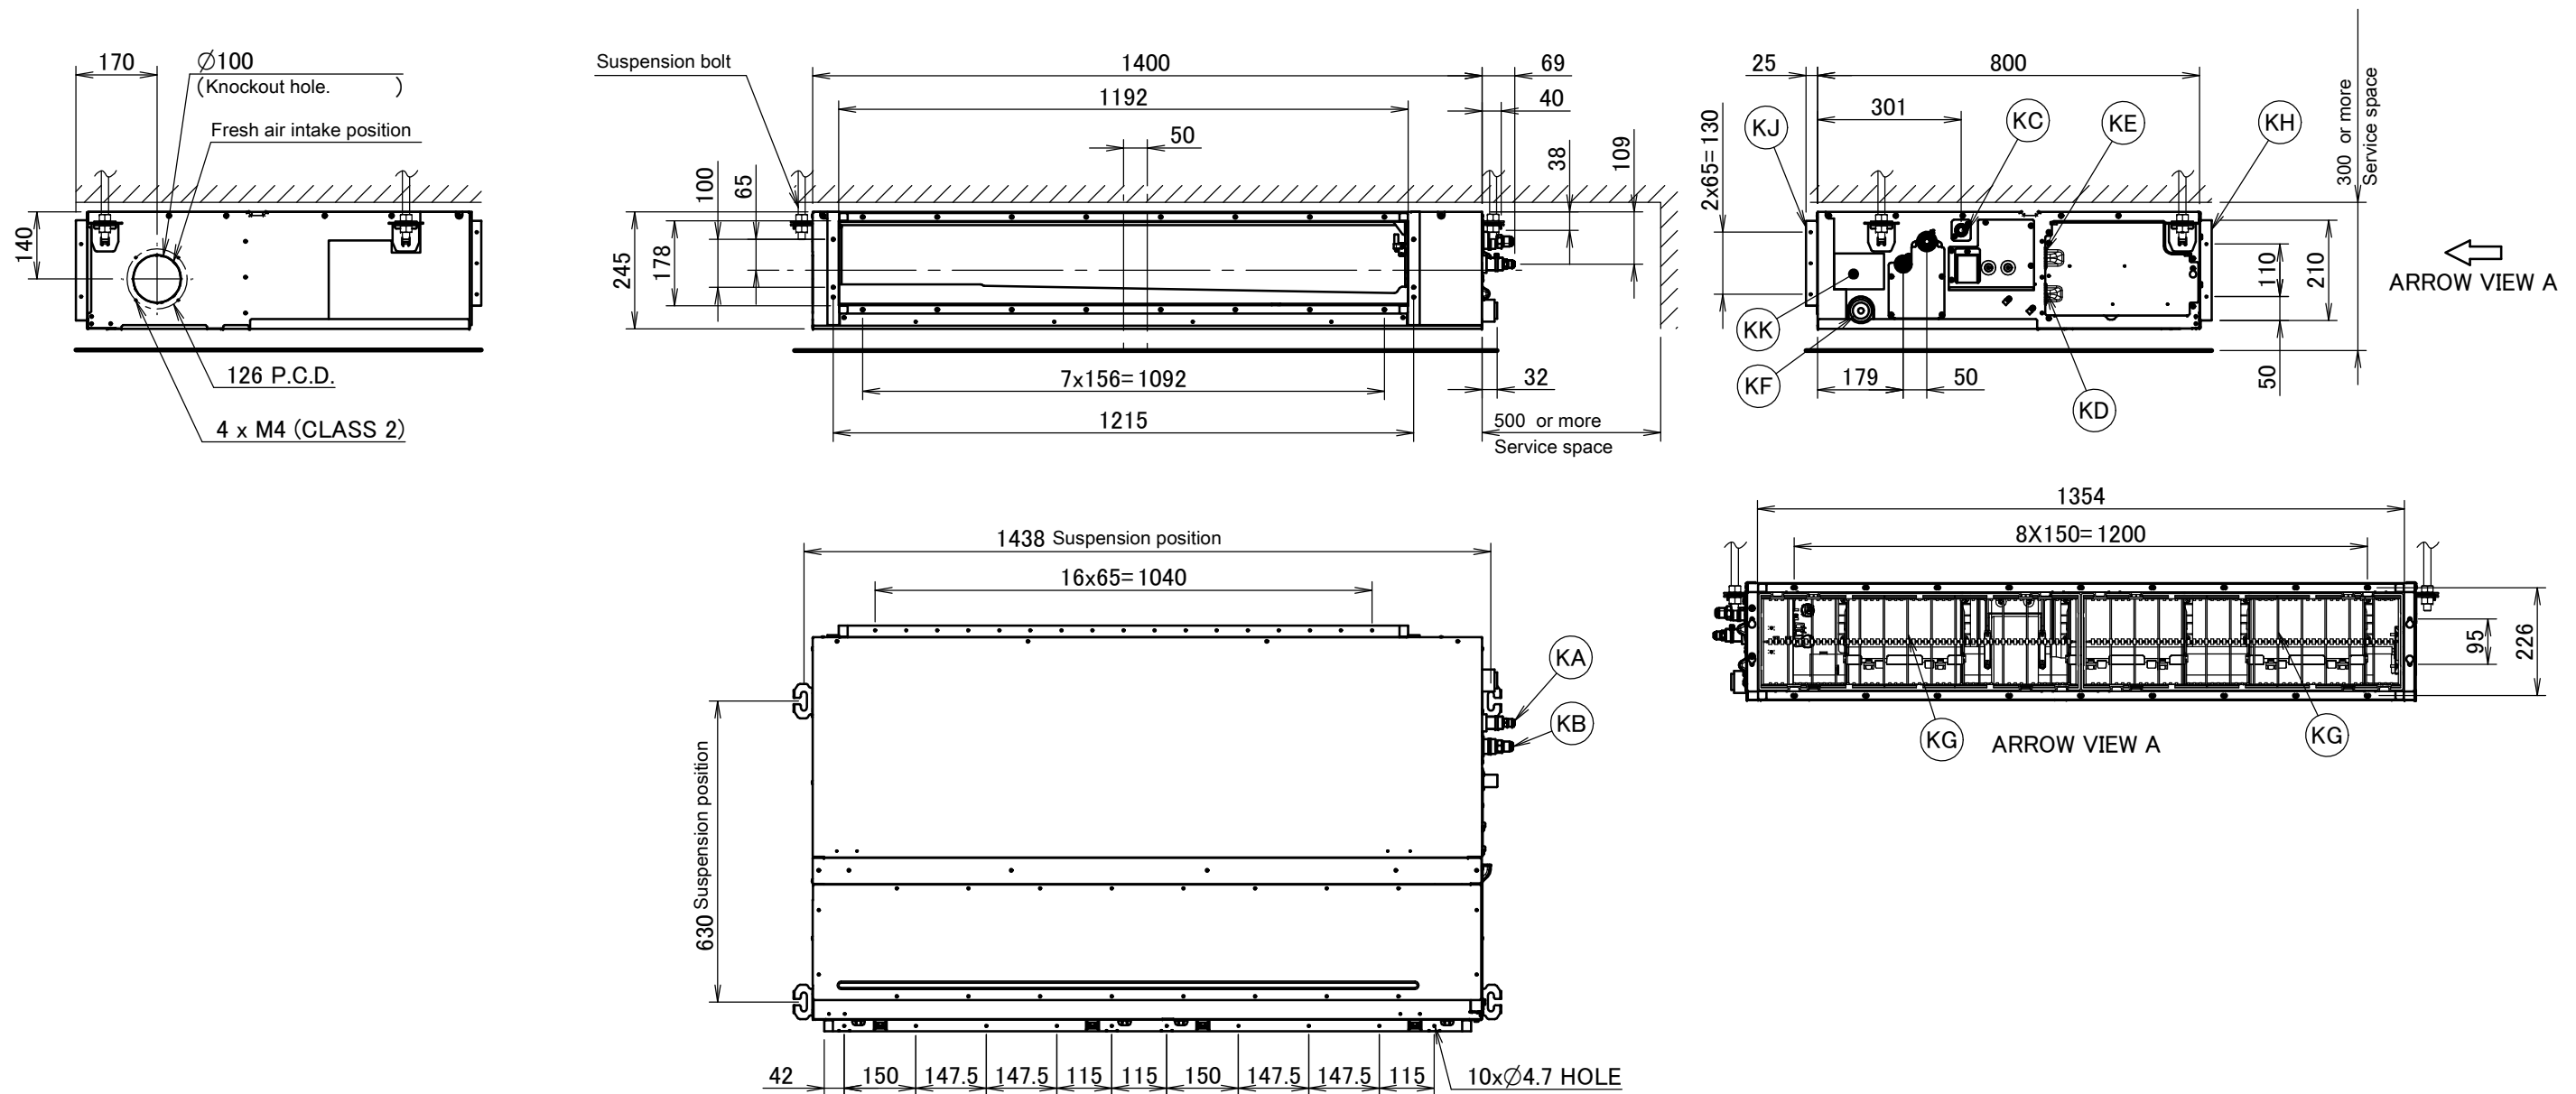

FBA100-140A

Item	Name	Description
KA	Liquid pipe connection port	Ø9.52 flared connection
KB	Gas pipe connection port	Ø15.90 flared connection
KC	Drain pipe connection	VP20 (OD Ø26, ID Ø20)
KD	Wiring connection	/
KE	Power supply connection	/
KF	Drain outlet	VP20 (OD Ø26, ID Ø20)
KG	Air filter	/
KH	Air suction side	/
KJ	Air discharge side	/
KK	Nameplate	/

Notes

1. When installing optional accessories, refer to their respective documentation.
2. The ceiling depth varies according to the documentation of the specific system.

3D094914B