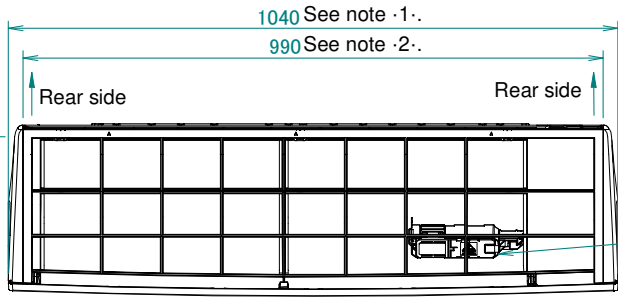

FTXM71N

The mark shows the piping direction.

Including mounting plate

Terminal block with earth terminal Located inside of the unit

Required space for service and ventilation

Wireless remote control

(ARC466A33)

Indoor unit On/OFF switch

Blade angle

Up/down (automatic)

Left/right (automatic)

Standard location of holes in the wall

Notes

- Total width of unit
- Width of unit against the wall

3D101374B