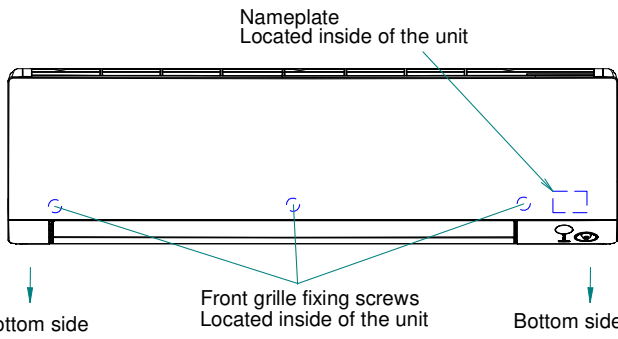

FTXM71N

The mark shows the piping direction.

Including mounting plate

Terminal block with earth terminal Located inside of the unit

Required space for service and ventilation

Wireless remote control

(ARC466A33)

Indoor unit On/OFF switch

Blade angle

Up/down (automatic)

Left/right (automatic)

Standard location of holes in the wall

Notes

- Total width of unit
- Width of unit against the wall

3D101374B