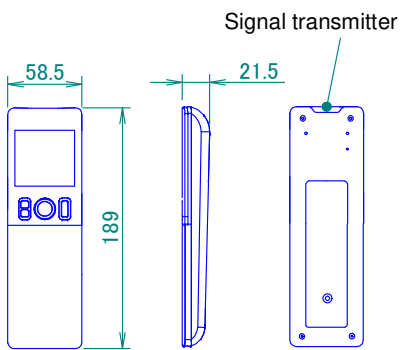

FTXM71N

The mark shows the piping direction.

Including mounting plate

Terminal block with earth terminal Located inside of the unit

Required space for service and ventilation

Wireless remote control

(ARC466A33)

Indoor unit On/OFF switch

Blade angle

Up/down (automatic)

Left/right (automatic)

Standard location of holes in the wall

Notes

- Total width of unit
- Width of unit against the wall

3D101374B