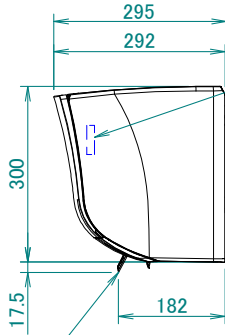

FTXM71N

The mark shows the piping direction.

Including mounting plate

Terminal block with earth terminal Located inside of the unit

Required space for service and ventilation

Wireless remote control

(ARC466A33)

Indoor unit On/OFF switch

Blade angle

Up/down (automatic)

Left/right (automatic)

Standard location of holes in the wall

Notes

- Total width of unit
- Width of unit against the wall

3D101374B