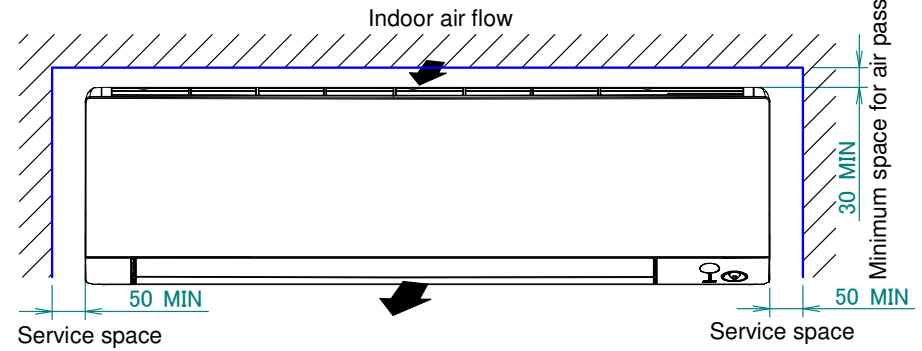

FTXM71N

The mark shows the piping direction.

Including mounting plate

Terminal block with earth terminal Located inside of the unit

Required space for service and ventilation

Wireless remote control

(ARC466A33)

Indoor unit On/OFF switch

Blade angle

Up/down (automatic)

Left/right (automatic)

Standard location of holes in the wall

Notes

- Total width of unit
- Width of unit against the wall

3D101374B