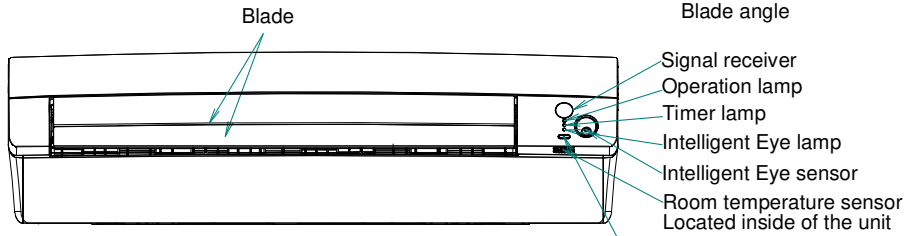

FTXM71N

The mark shows the piping direction.

Including mounting plate

Terminal block with earth terminal Located inside of the unit

Required space for service and ventilation

Wireless remote control

(ARC466A33)

Indoor unit On/OFF switch

Blade angle

Up/down (automatic)

Left/right (automatic)

Standard location of holes in the wall

Notes

- Total width of unit
- Width of unit against the wall

3D101374B