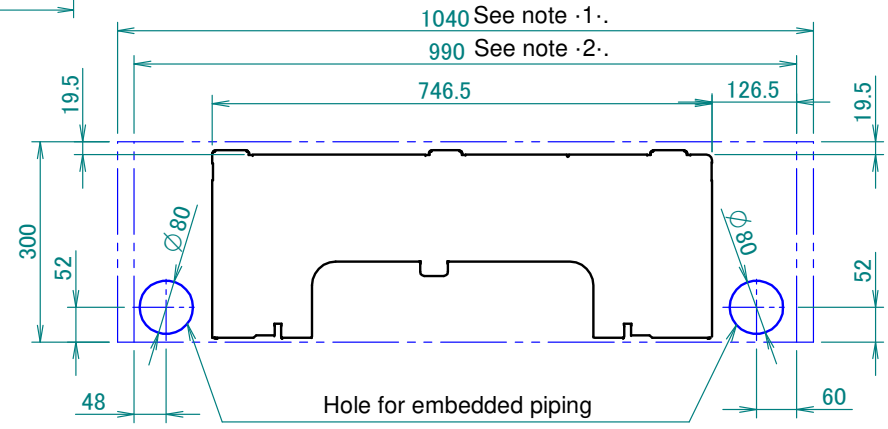

FTXM71N

The mark shows the piping direction.

Including mounting plate

Terminal block with earth terminal Located inside of the unit

Required space for service and ventilation

Wireless remote control

(ARC466A33)

Indoor unit On/OFF switch

Blade angle

Up/down (automatic)

Left/right (automatic)

Standard location of holes in the wall

Notes

- Total width of unit
- Width of unit against the wall

3D101374B