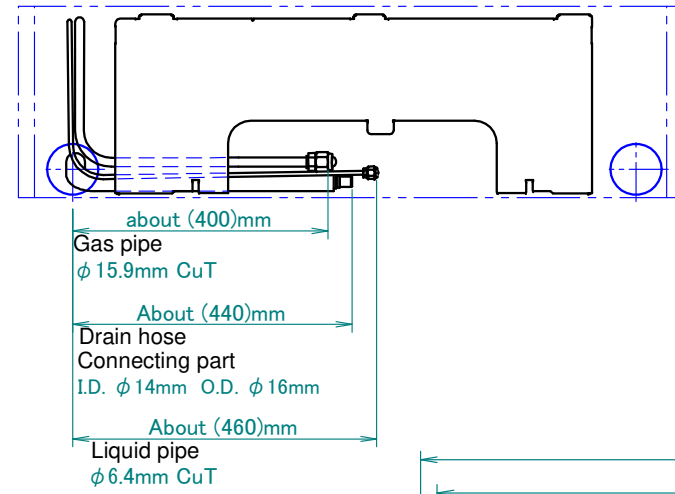

FTXM71N

The mark shows the piping direction.

Including mounting plate

Terminal block with earth terminal Located inside of the unit

Required space for service and ventilation

Wireless remote control

(ARC466A33)

Indoor unit On/OFF switch

Blade angle

Up/down (automatic)

Left/right (automatic)

Standard location of holes in the wall

Notes

- Total width of unit
- Width of unit against the wall

3D101374B