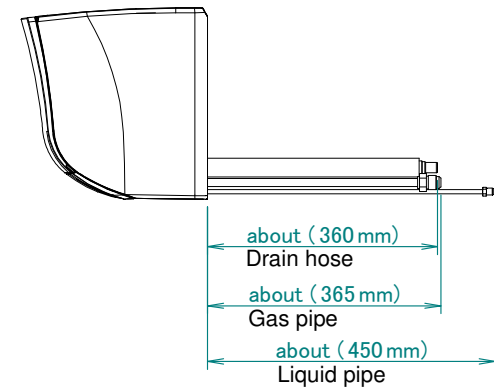

FTXM71N

The mark shows the piping direction.

Including mounting plate

Terminal block with earth terminal Located inside of the unit

Required space for service and ventilation

Wireless remote control

(ARC466A33)

Indoor unit On/OFF switch

Blade angle

Up/down (automatic)

Left/right (automatic)

Standard location of holes in the wall

Notes

- Total width of unit
- Width of unit against the wall

3D101374B