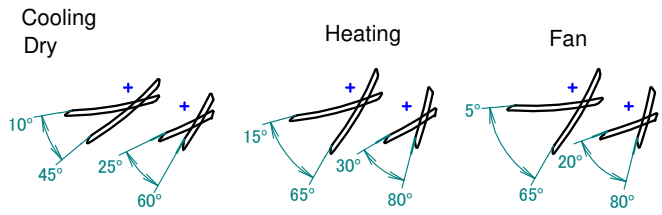

FTXM71N

The mark shows the piping direction.

Including mounting plate

Terminal block with earth terminal Located inside of the unit

Required space for service and ventilation

Wireless remote control

(ARC466A33)

Indoor unit On/OFF switch

Blade angle

Up/down (automatic)

Left/right (automatic)

Standard location of holes in the wall

Notes

- Total width of unit
- Width of unit against the wall

3D101374B