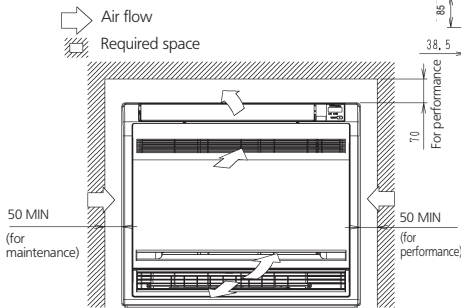

# FXV50F

unit (mm)

Note 1. The mark (→) shows piping direction

3D056136A