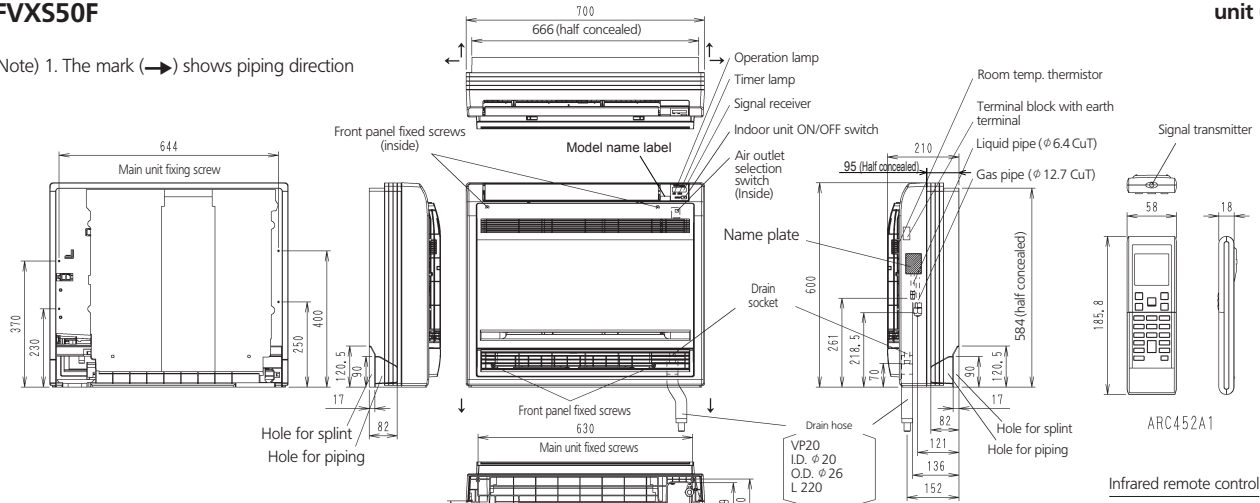

# FXV50F

unit (mm)

Note 1. The mark (→) shows piping direction

3D056136A