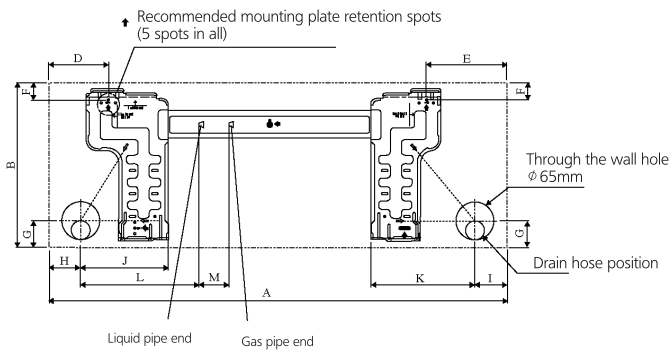

Installation plate FTXK25-35AW/S

Alternative installation plate FTXK25-35AW/S

Installation plate FTXK50-60AW/S

Model	Dimension	A	B	C	D	E	F	G	H	I	J	K	L	M
FTXK25-35AW/S Installation plate		890	297	210	166	184	42	46	55	56	154	182	263	52
FTXK25-35AW/S Alternative installation plate		890	297	210	104	141	30	46	55	56	153	181	207	52
FTXK50-60AW/S Installation plate		1172	320	242	190	173	61	40	45	48	91	219	580	45