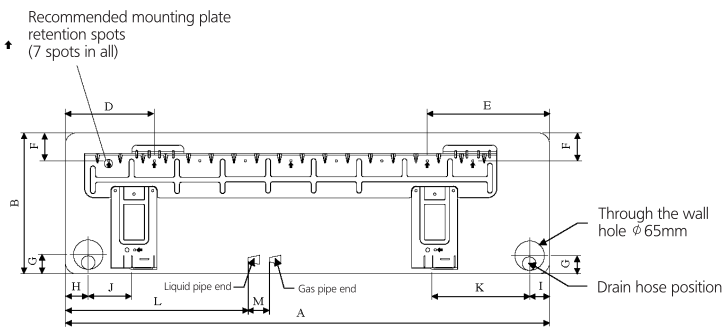

Installation plate FTXK25-35AW/S

Alternative installation plate FTXK25-35AW/S

Installation plate FTXK50-60AW/S

Model	Dimension	A	B	C	D	E	F	G	H	I	J	K	L	M
FTXK25-35AW/S Installation plate		890	297	210	166	184	42	46	55	56	154	182	263	52
FTXK25-35AW/S Alternative installation plate		890	297	210	104	141	30	46	55	56	153	181	207	52
FTXK50-60AW/S Installation plate		1172	320	242	190	173	61	40	45	48	91	219	580	45