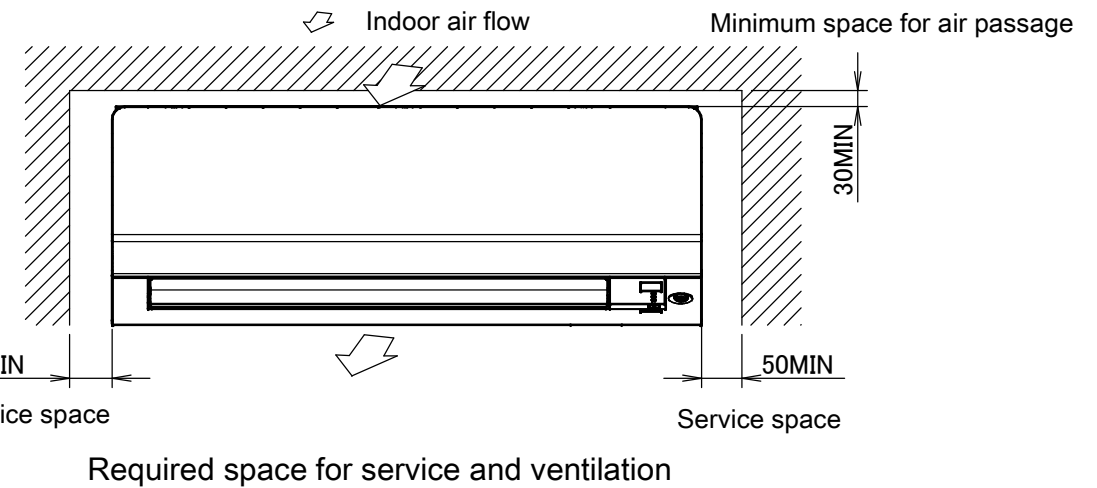

The (→) mark shows the piping direction.

Wireless remote control (ARC466A6)

Including mounting plate

Standard location of holes in the wall