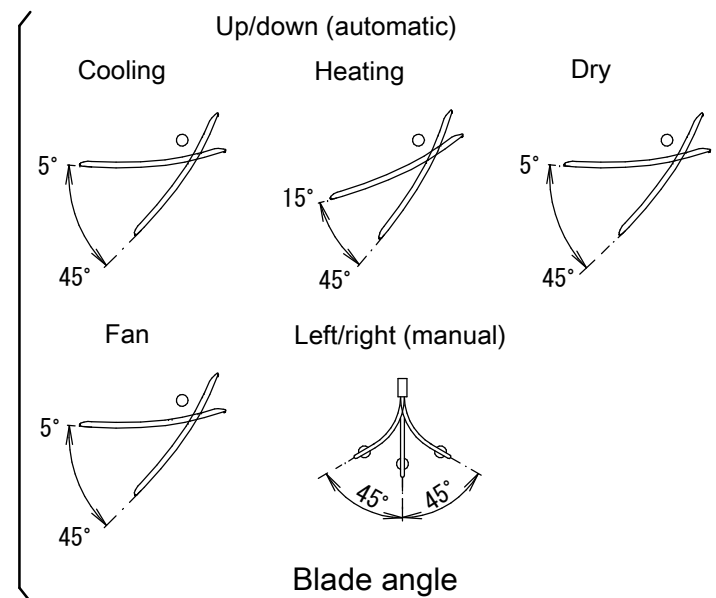

The (→) mark shows the piping direction.

Wireless remote control (ARC466A6)

Including mounting plate

Standard location of holes in the wall