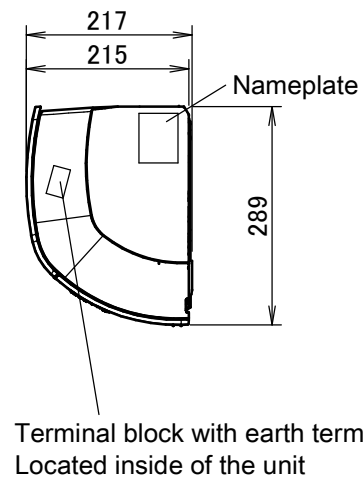

The (→) mark shows the piping direction.

Wireless remote control (ARC466A6)

Including mounting plate

Standard location of holes in the wall