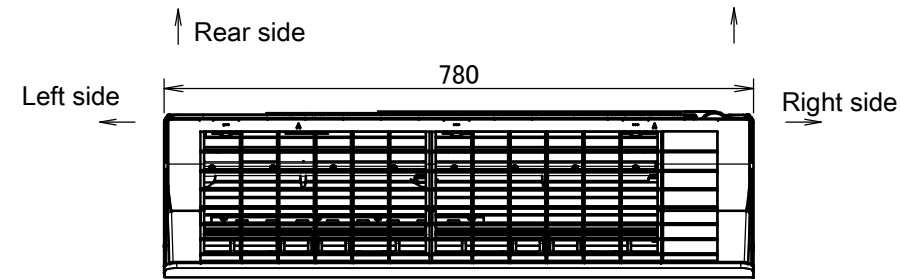

The (→) mark shows the piping direction.

Wireless remote control (ARC466A6)

Including mounting plate

Standard location of holes in the wall