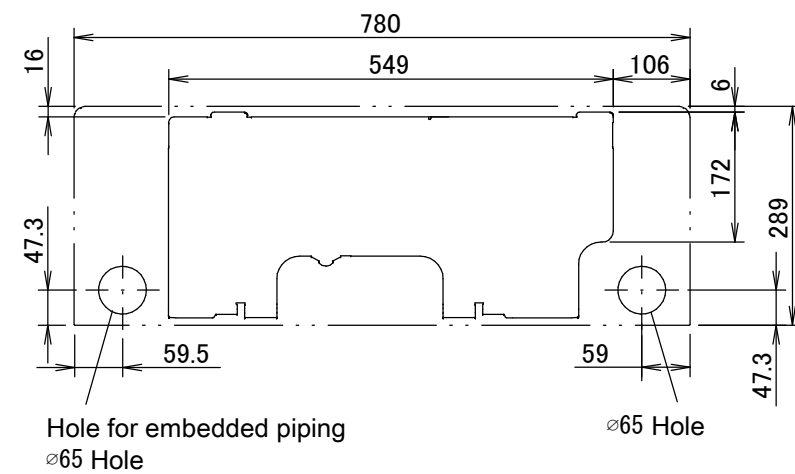

The (→) mark shows the piping direction.

Wireless remote control (ARC466A6)

Including mounting plate

Standard location of holes in the wall