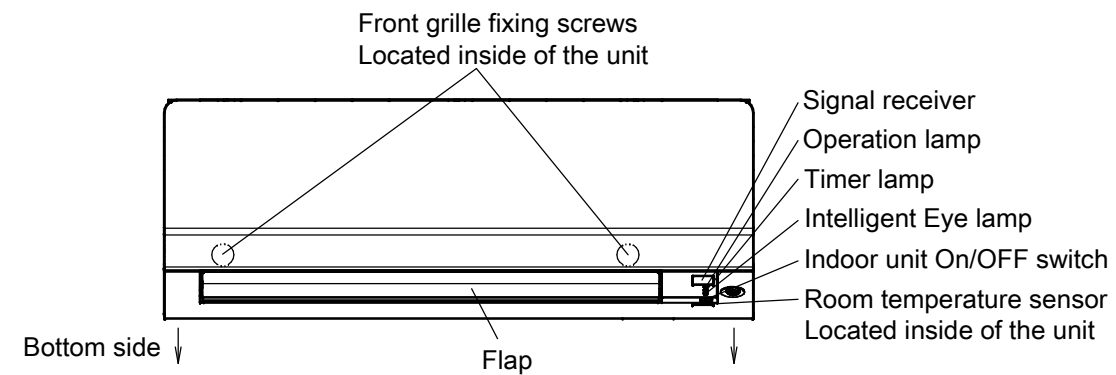

The (→) mark shows the piping direction.

Wireless remote control (ARC466A6)

Including mounting plate

Standard location of holes in the wall