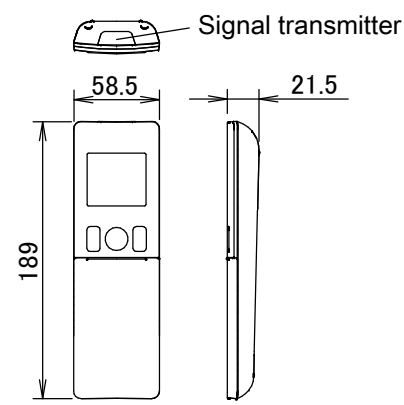

The (→) mark shows the piping direction.

Wireless remote control (ARC466A6)

Including mounting plate

Standard location of holes in the wall