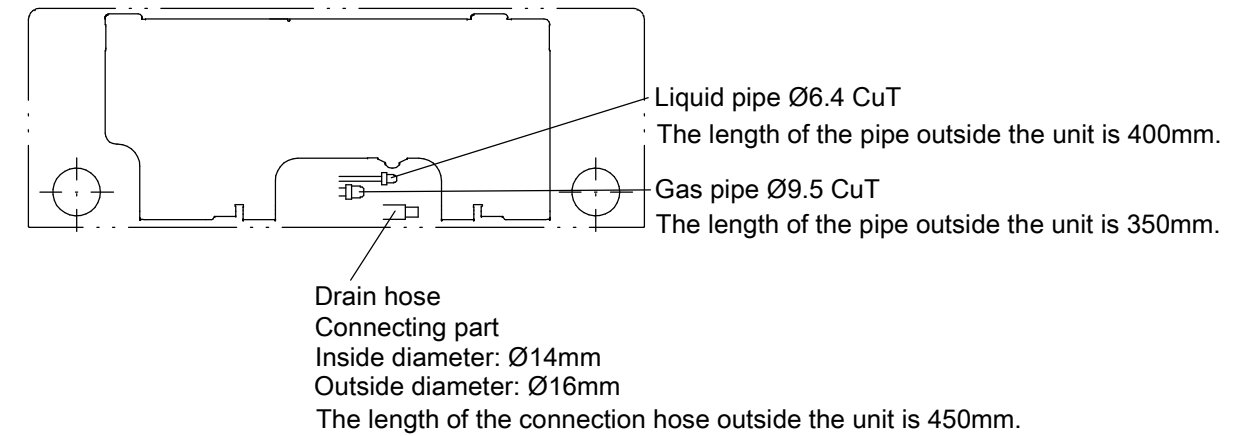

The (→) mark shows the piping direction.

Wireless remote control (ARC466A6)

Including mounting plate

Standard location of holes in the wall