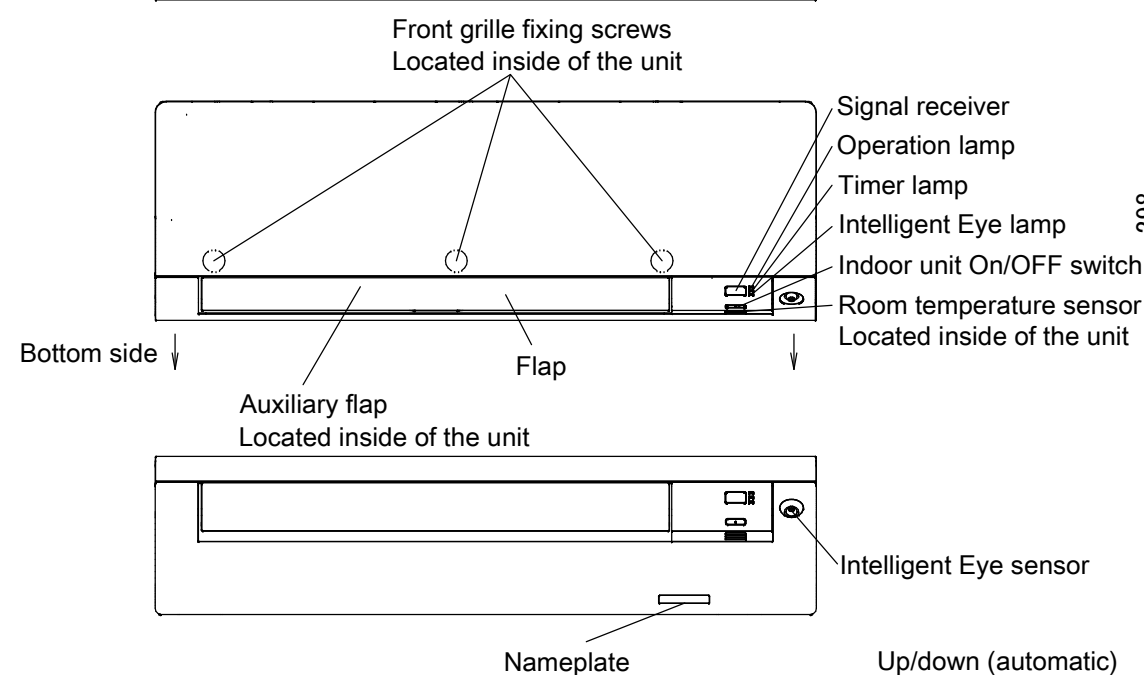

The (→) mark shows the piping direction.

Including mounting plate

Required space for service and ventilation

Wireless remote control (ARC466A9)

Up/down (automatic)

Blade angle

Standard location of holes in the wall