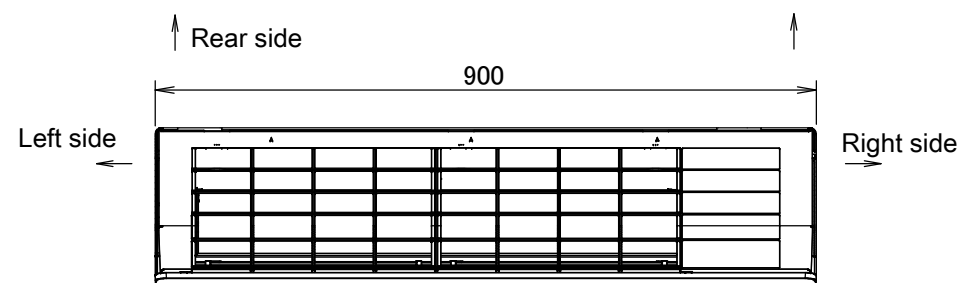

The (→) mark shows the piping direction.

Including mounting plate

Required space for service and ventilation

Wireless remote control (ARC466A9)

Up/down (automatic)

Blade angle

Standard location of holes in the wall