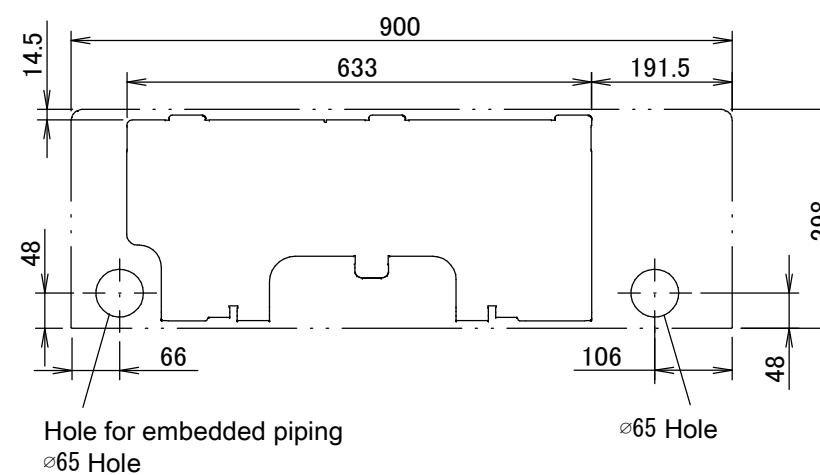

The (→) mark shows the piping direction.

Including mounting plate

Required space for service and ventilation

Wireless remote control (ARC466A9)

Up/down (automatic)

Blade angle

Standard location of holes in the wall