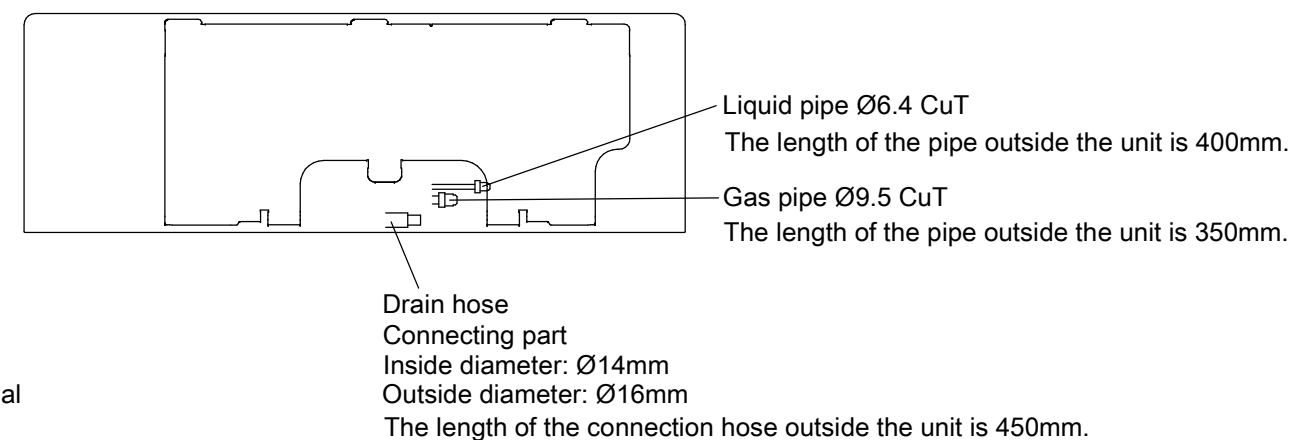

The (→) mark shows the piping direction.

Including mounting plate

Required space for service and ventilation

Wireless remote control (ARC466A9)

Up/down (automatic)

Blade angle

Standard location of holes in the wall