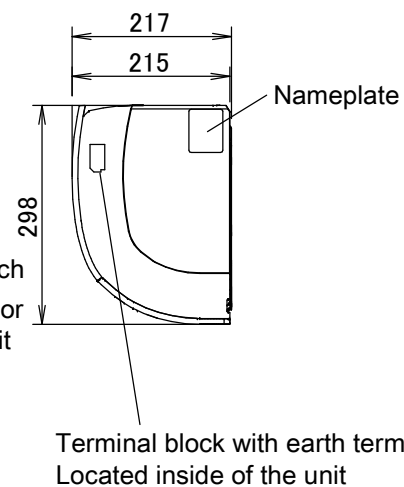

The (→) mark shows the piping direction.

Including mounting plate

Required space for service and ventilation

Wireless remote control (ARC466A9)

Up/down (automatic)

Blade angle

Standard location of holes in the wall