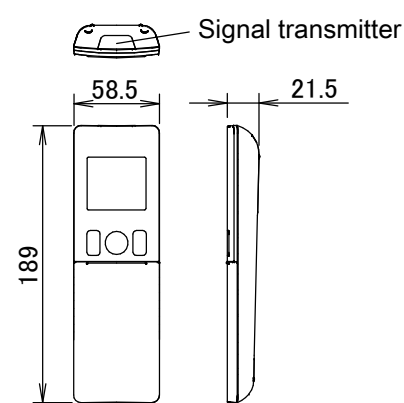

The (→) mark shows the piping direction.

Including mounting plate

Required space for service and ventilation

Wireless remote control (ARC466A9)

Up/down (automatic)

Blade angle

Standard location of holes in the wall