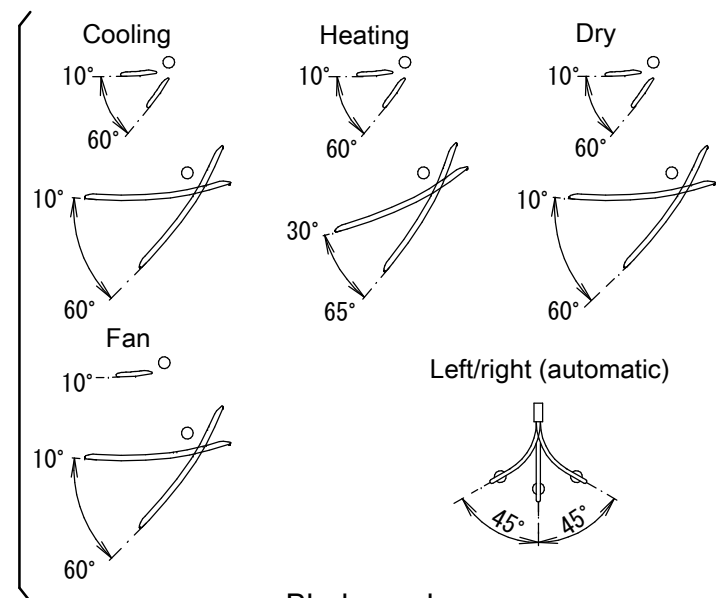

The (→) mark shows the piping direction.

Including mounting plate

Required space for service and ventilation

Wireless remote control (ARC466A9)

Up/down (automatic)

Blade angle

Standard location of holes in the wall