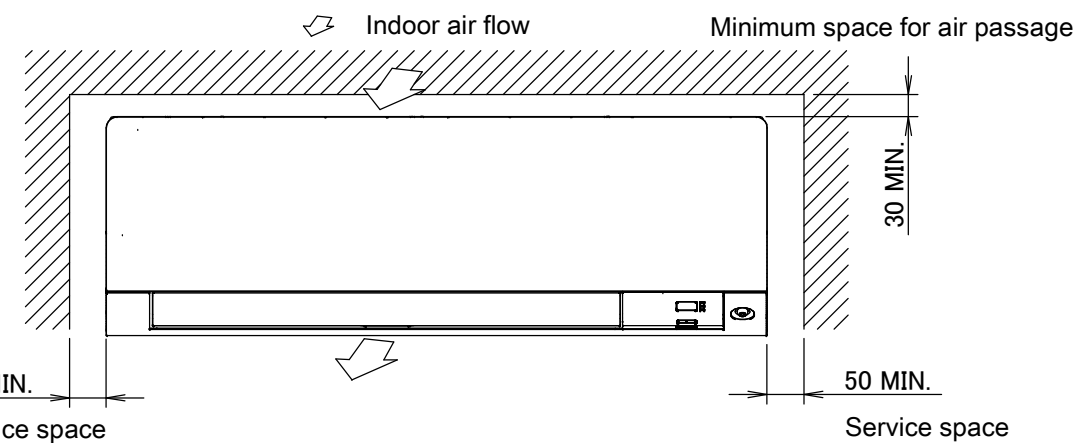

The (→) mark shows the piping direction.

Including mounting plate

Required space for service and ventilation

Wireless remote control (ARC466A9)

Up/down (automatic)

Blade angle

Standard location of holes in the wall