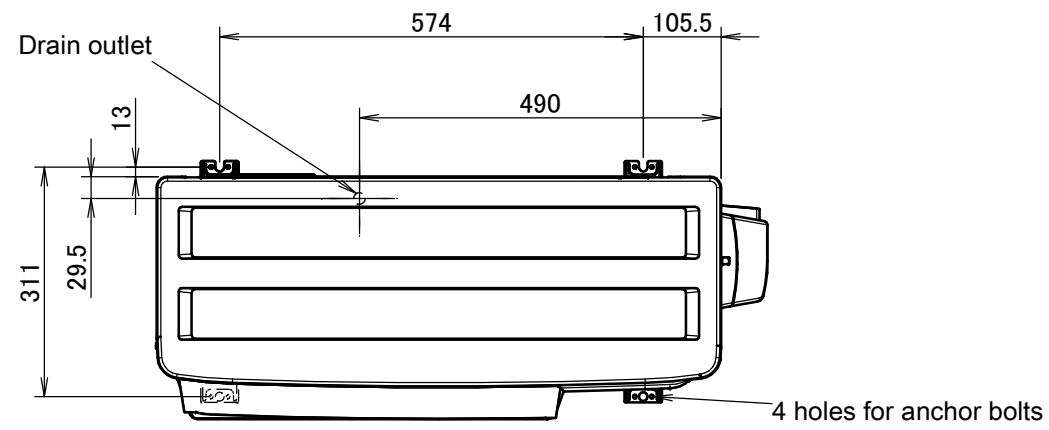

RXP20-35K3

Minimum space for air passage

Wall height on air outlet side < 1200 mm

3D099636B