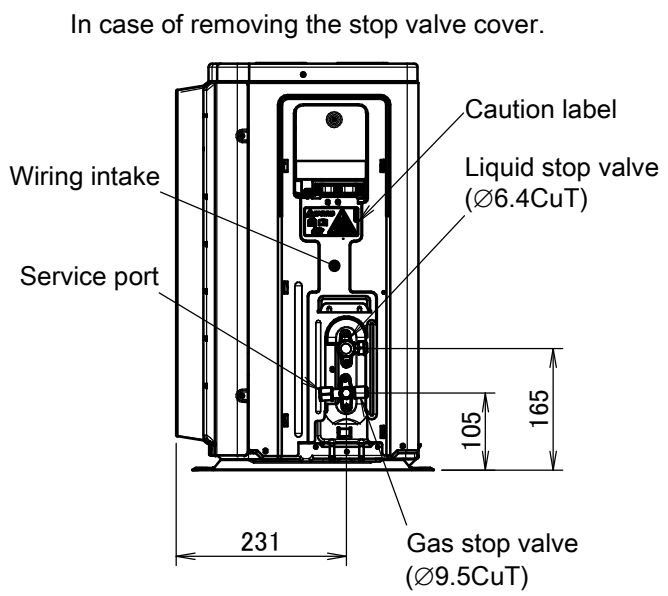

RXP20-35K3

Minimum space for air passage

Wall height on air outlet side < 1200 mm

3D099636B