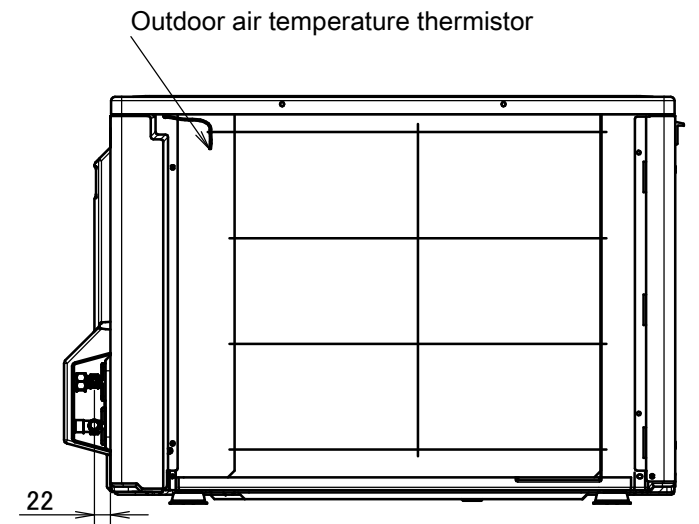

RXP20-35K3

Minimum space for air passage

Wall height on air outlet side < 1200 mm

3D099636B