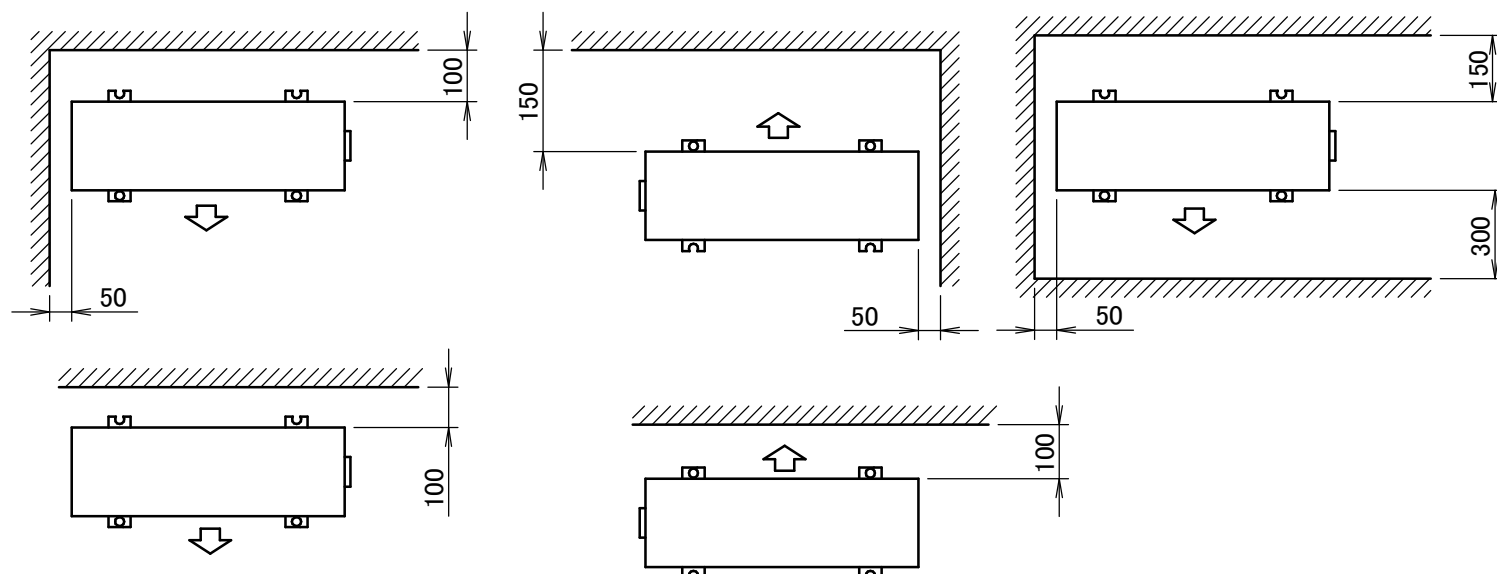

RXP20-35K3

Minimum space for air passage

Wall height on air outlet side < 1200 mm

3D099636B