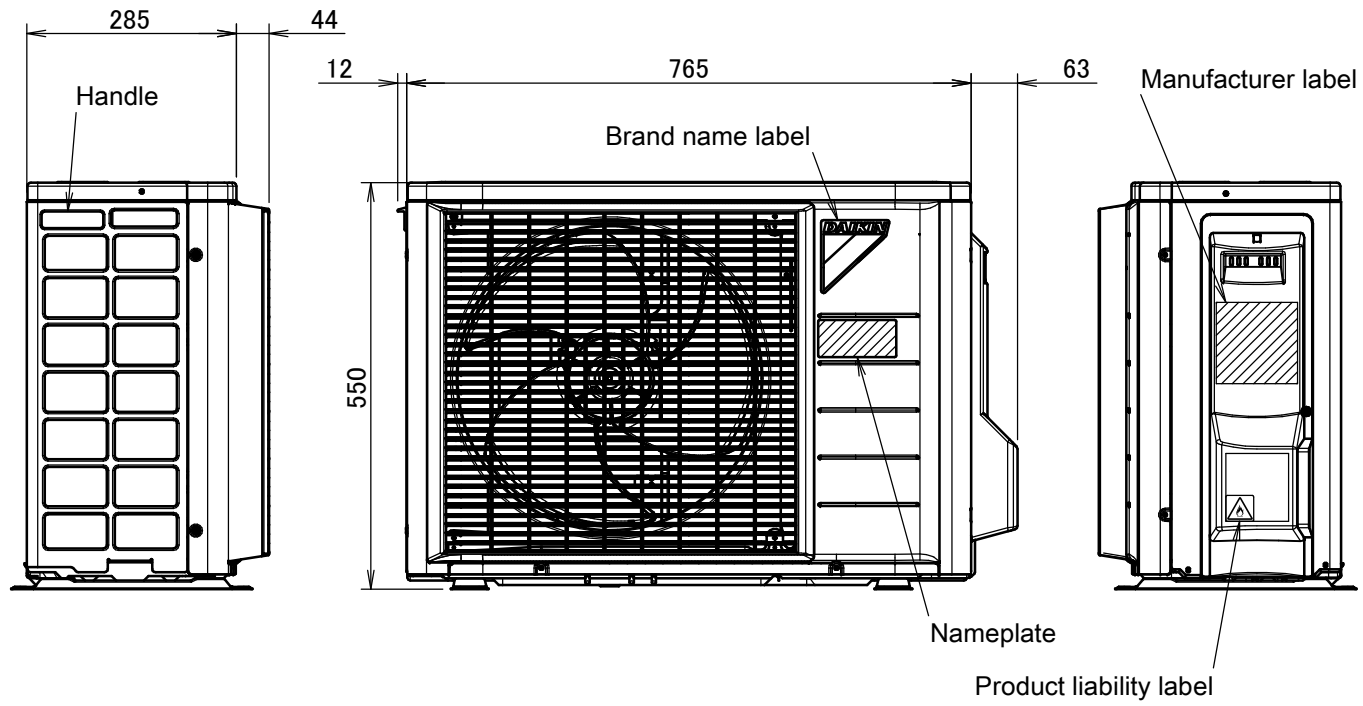

RXP20-35K3

Minimum space for air passage

Wall height on air outlet side < 1200 mm

3D099636B