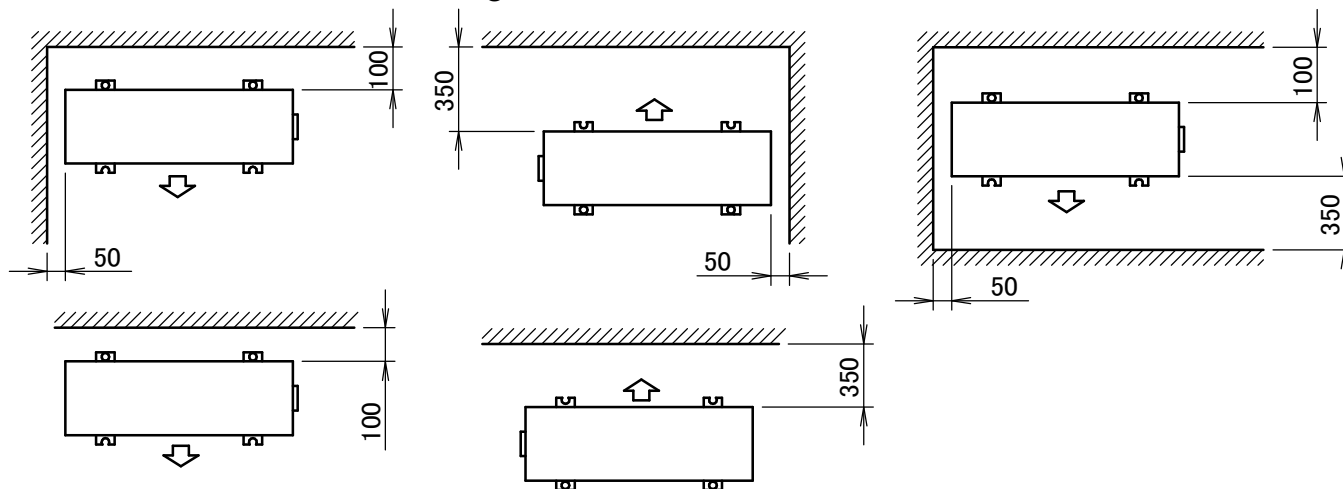

RXP71K3

Minimum space for air passage
Wall height on air outlet side < 1200 mm

In case of removing the stop valve cover.