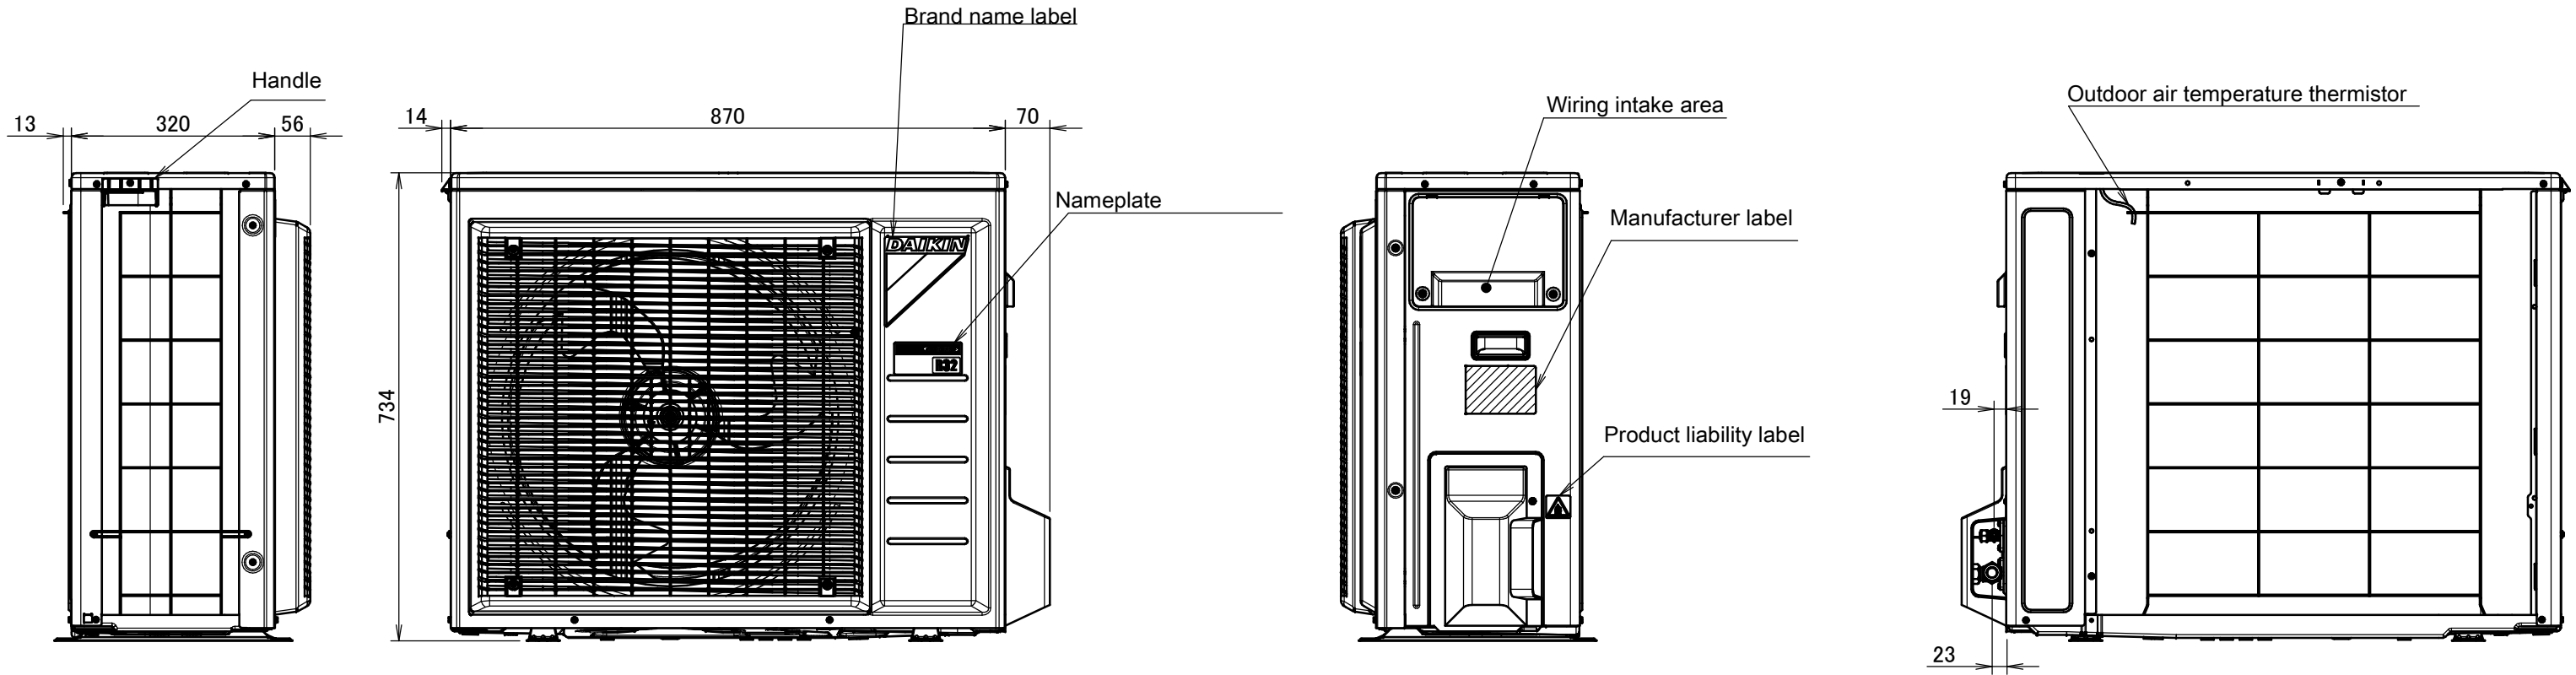

RXP71K3

Minimum space for air passage
Wall height on air outlet side < 1200 mm

In case of removing the stop valve cover.