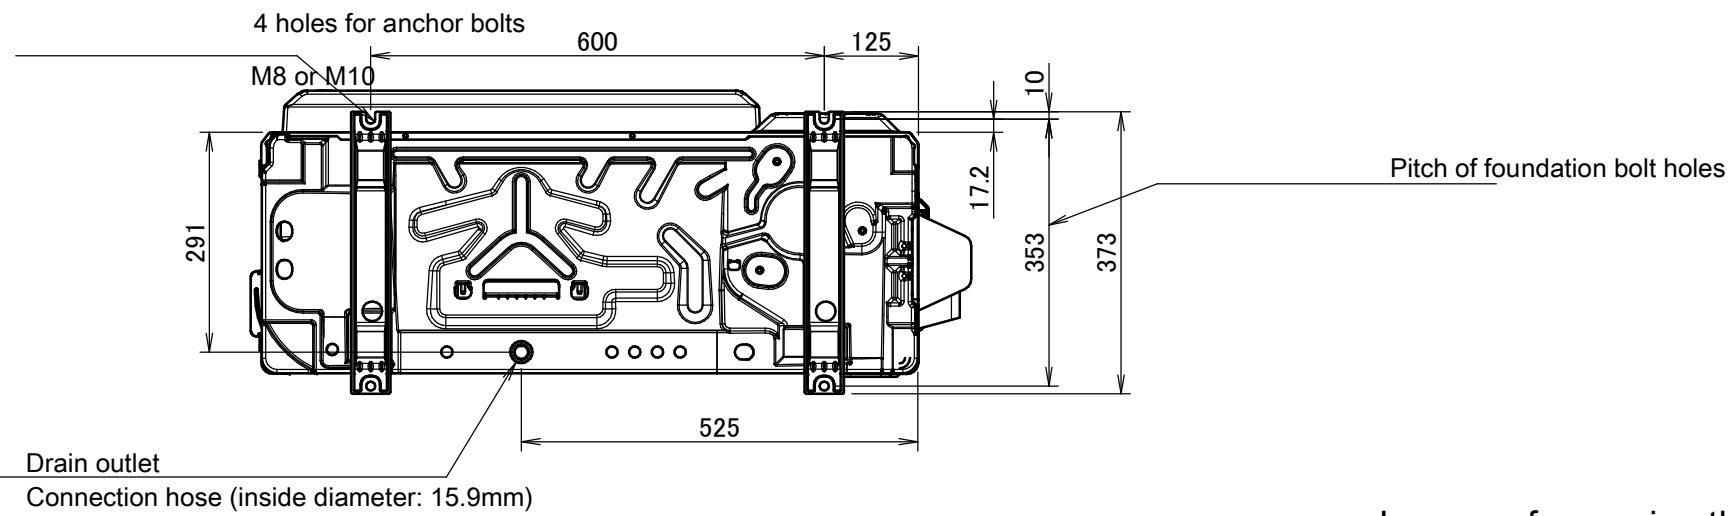

RXP71K3

Minimum space for air passage
Wall height on air outlet side < 1200 mm

In case of removing the stop valve cover.