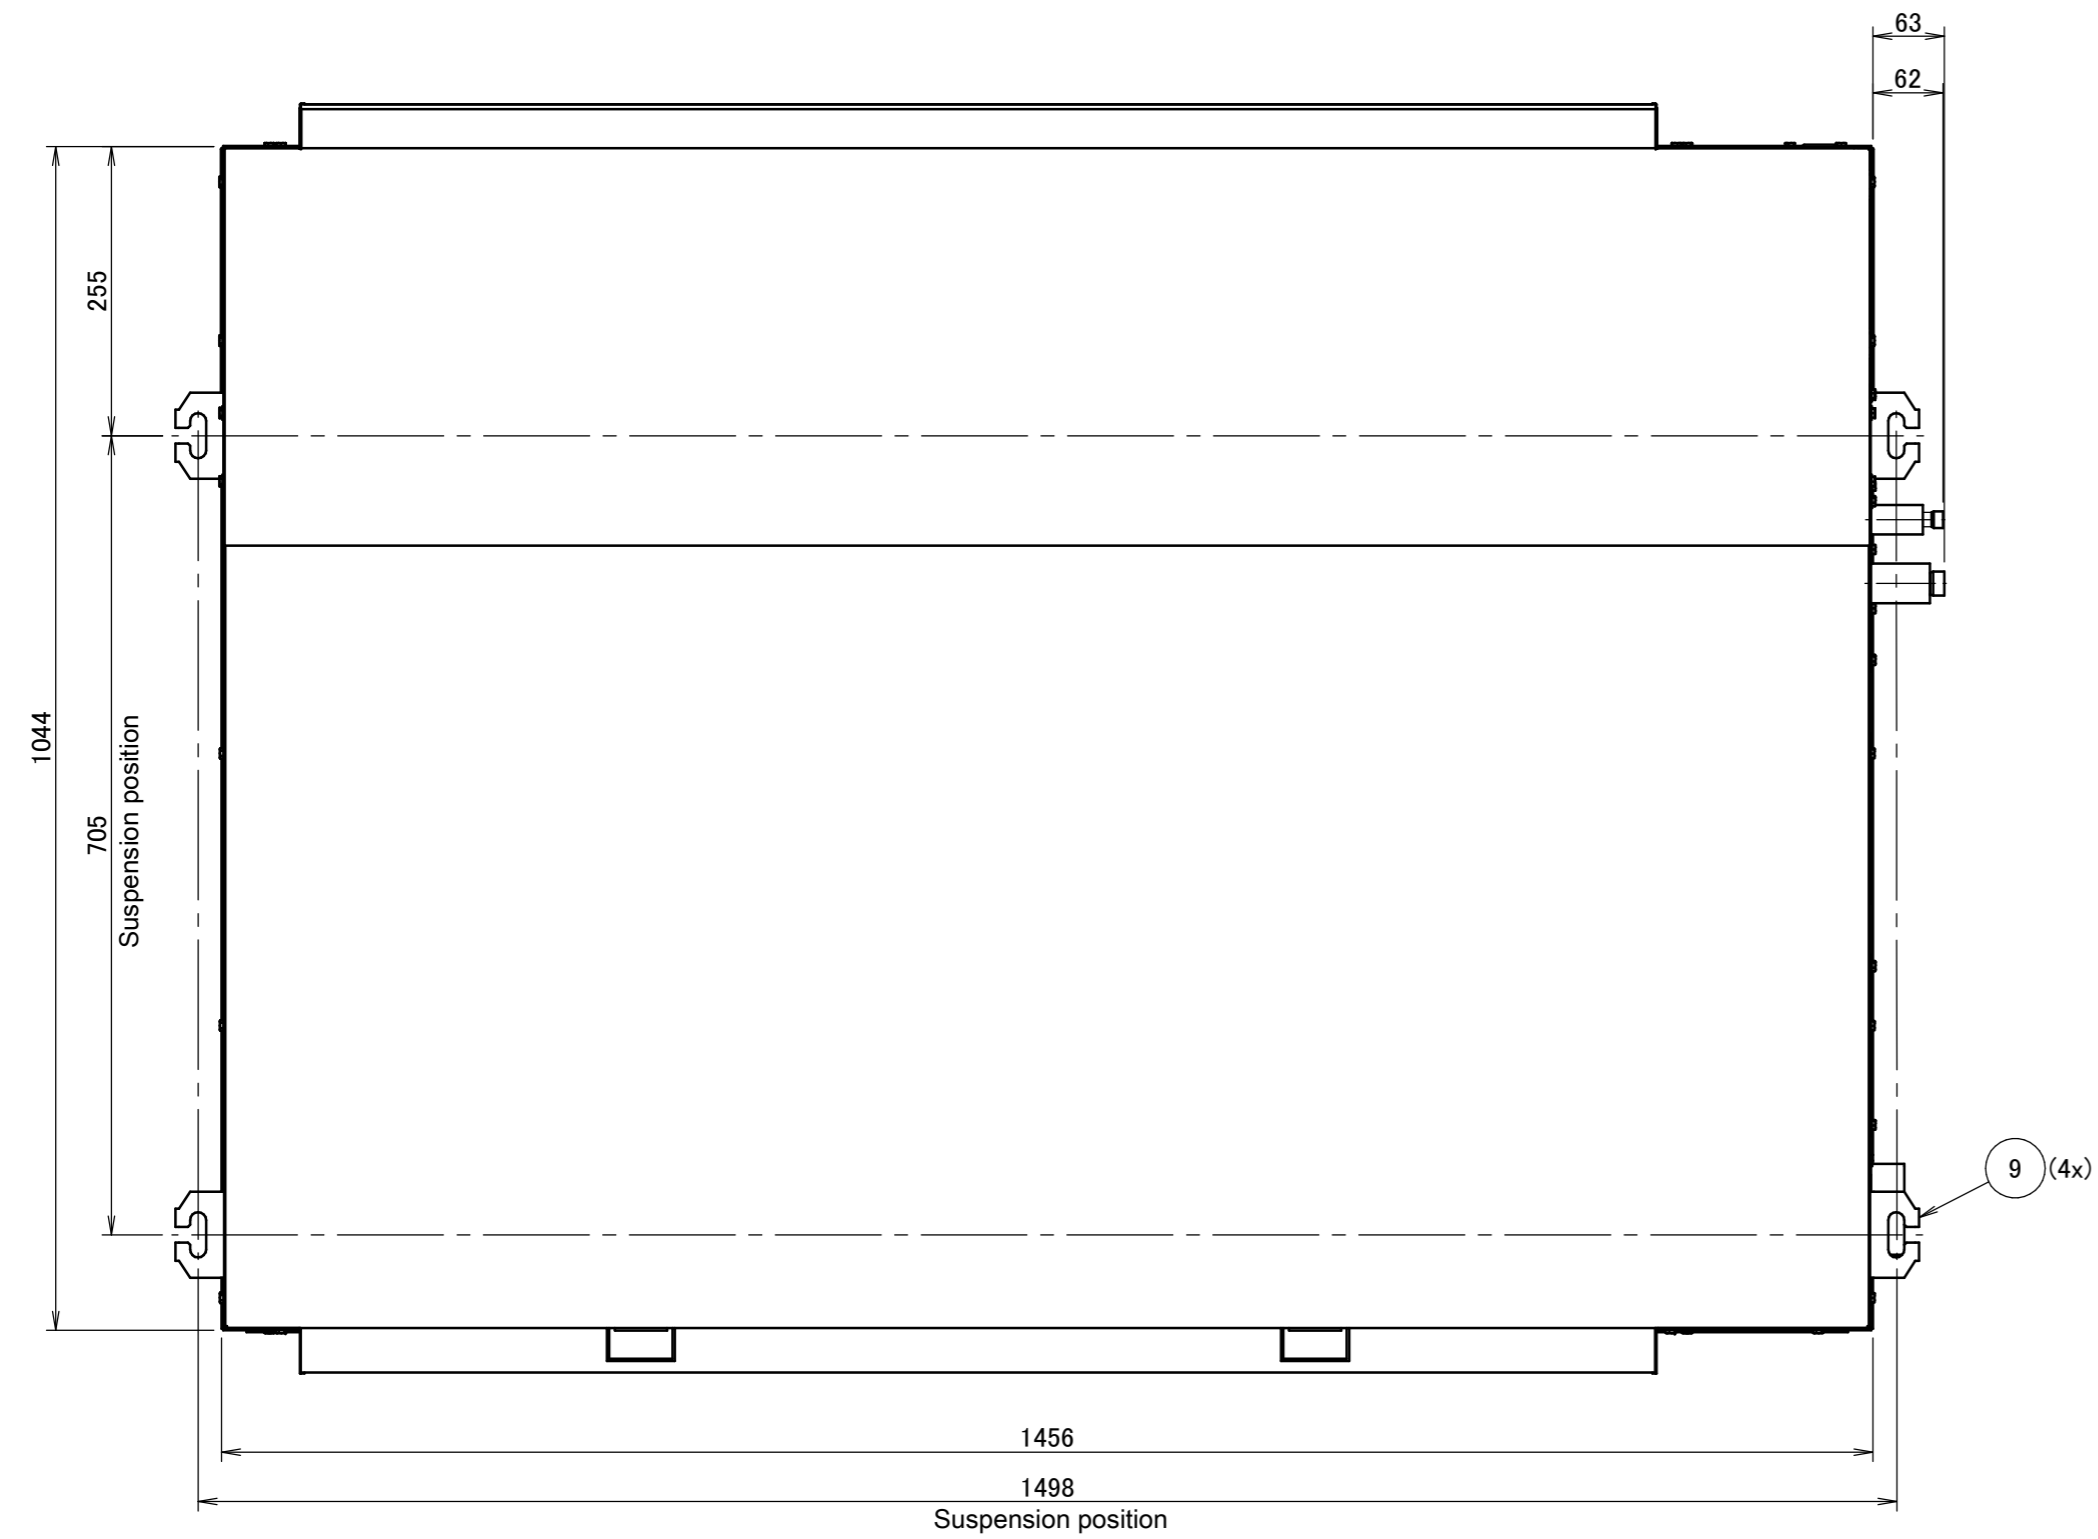

SB.RKXYQ-T

View A

9	Hook	
8	Service door	
7	Air discharge side	
6	Air suction side	
5	Wiring intake (low voltage wiring)	Transmission wiring connection
4	Wiring intake (high voltage wiring)	Power supply connection
3	Drain outlet	VP25
2	Gas pipe connection port	Ø 19.1 brazing connection
1	Liquid pipe connection port	Ø 12.7 brazing connection
No.	Part name	Remark

2D098826