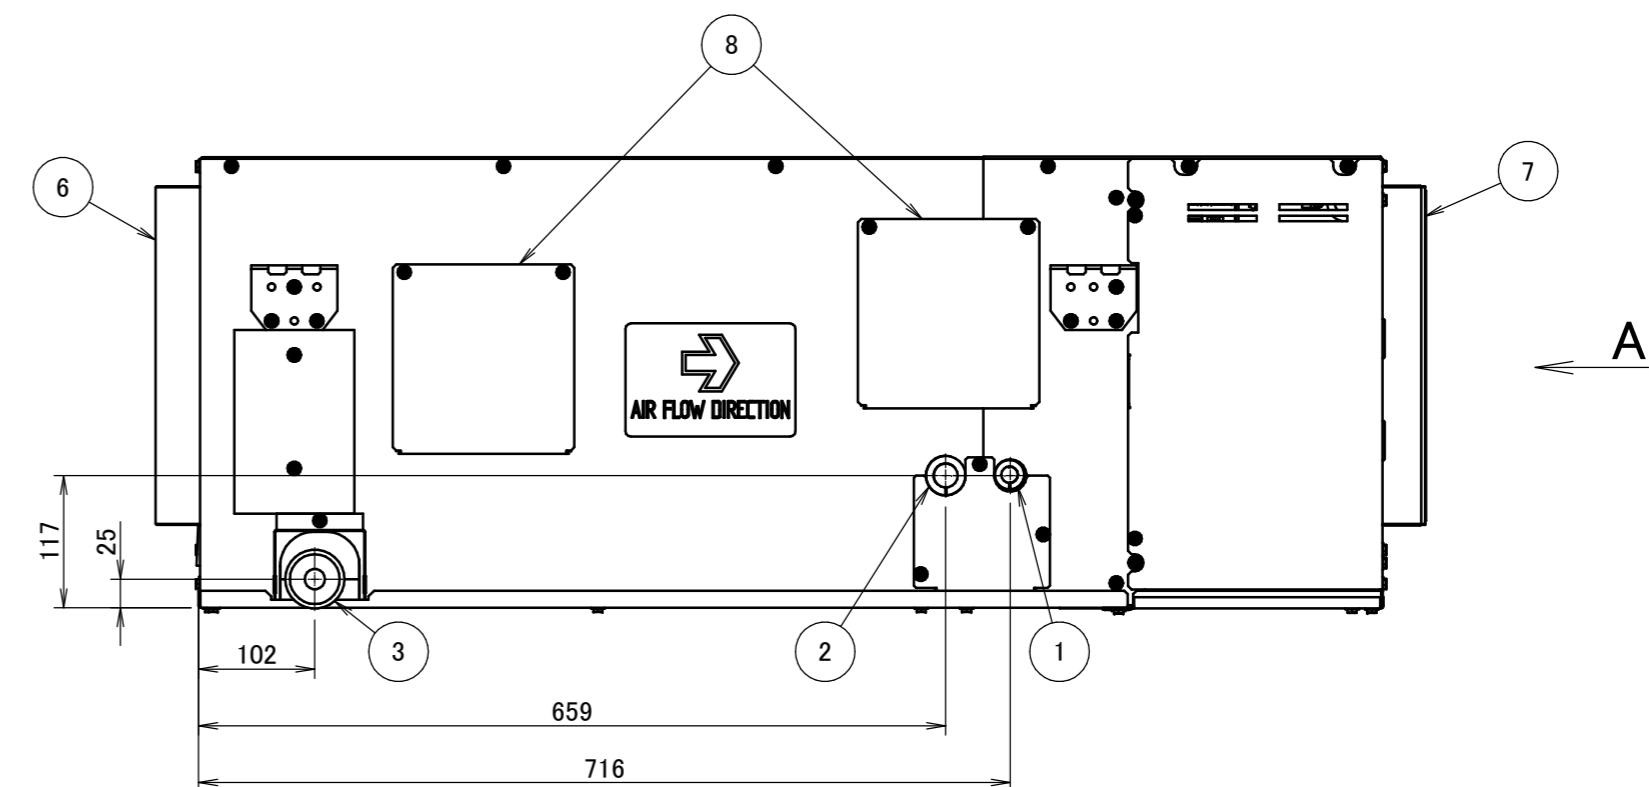

SB.RKXYQ-T

View A

9	Hook	
8	Service door	
7	Air discharge side	
6	Air suction side	
5	Wiring intake (low voltage wiring)	Transmission wiring connection
4	Wiring intake (high voltage wiring)	Power supply connection
3	Drain outlet	VP25
2	Gas pipe connection port	Ø 19.1 brazing connection
1	Liquid pipe connection port	Ø 12.7 brazing connection
No.	Part name	Remark

2D098826