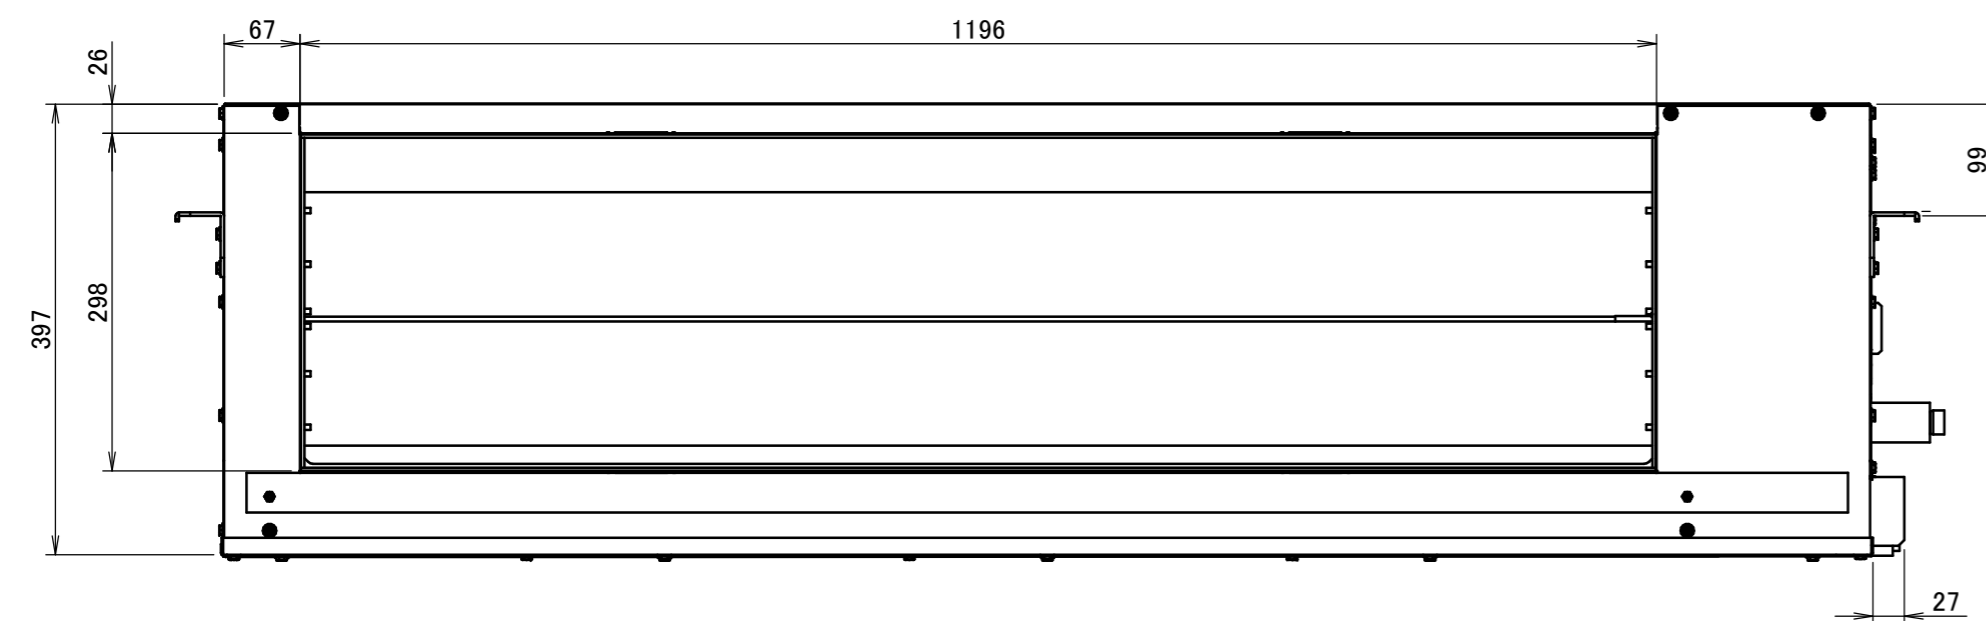

SB.RKXYQ-T

View A

9	Hook	
8	Service door	
7	Air discharge side	
6	Air suction side	
5	Wiring intake (low voltage wiring)	Transmission wiring connection
4	Wiring intake (high voltage wiring)	Power supply connection
3	Drain outlet	VP25
2	Gas pipe connection port	Ø 19.1 brazing connection
1	Liquid pipe connection port	Ø 12.7 brazing connection
No.	Part name	Remark