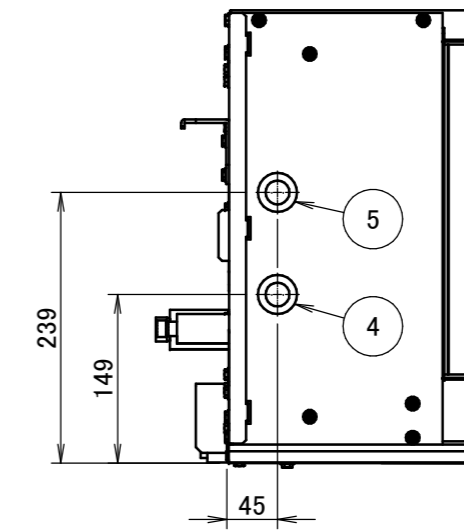

SB.RKXYQ-T

View A

9	Hook	
8	Service door	
7	Air discharge side	
6	Air suction side	
5	Wiring intake (low voltage wiring)	Transmission wiring connection
4	Wiring intake (high voltage wiring)	Power supply connection
3	Drain outlet	VP25
2	Gas pipe connection port	Ø 19.1 brazing connection
1	Liquid pipe connection port	Ø 12.7 brazing connection
No.	Part name	Remark

2D098826