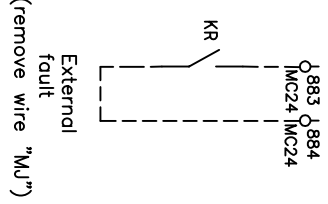

Digital input terminals

Analog input terminals

Digital output terminals

Evaporator pump contact  
Maximum load:  
2A-230VAC

Evaporator pump contact  
Maximum load:  
2A-230VAC

Alarm NO (default)  
Maximum load:  
2A-230VAC