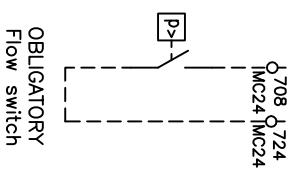

Digital input terminals

Analog input terminals

Digital output terminals

Evaporator pump contact  
Maximum load:  
2A-230VAC

Evaporator pump contact  
Maximum load:  
2A-230VAC

Alarm NO (default)  
Maximum load:  
2A-230VAC

Compressor#1 Status  
Maximum load:  
10A-230VAC

Compressor#2 Status  
Maximum load:  
10A-230VAC

Compressor#3 Status  
Maximum load:  
10A-230VAC

External power supply  
(ex 24VAC or 230VAC)

External power supply  
(ex 24VAC or 230VAC)