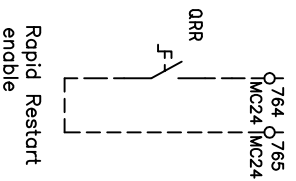

Digital input terminals

Analog input terminals

Digital output terminals

Evaporator pump contact  
Maximum load:  
2A-230VAC

Evaporator pump contact  
Maximum load:  
2A-230VAC

Alarm NO (default)  
Maximum load:  
2A-230VAC