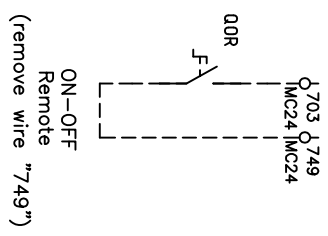

Digital input terminals

Analog input terminals

Digital output terminals

Evaporator pump contact  
Maximum load:  
2A-230VAC

Evaporator pump contact  
Maximum load:  
2A-230VAC

Alarm NO (default)  
Maximum load:  
2A-230VAC

Compressor#1 Status  
Maximum load:  
10A-230VAC

Compressor#2 Status  
Maximum load:  
10A-230VAC

Compressor#3 Status  
Maximum load:  
10A-230VAC

External power supply  
(ex 24VAC or 230VAC)

External power supply  
(ex 24VAC or 230VAC)