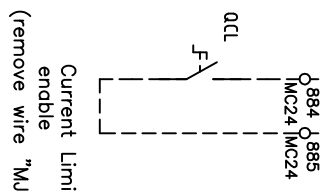

Digital input terminals

Analog input terminals

Digital output terminals

Evaporator pump contact  
Maximum load:  
2A-230VAC

Evaporator pump contact  
Maximum load:  
2A-230VAC

Alarm NO (default)  
Maximum load:  
2A-230VAC